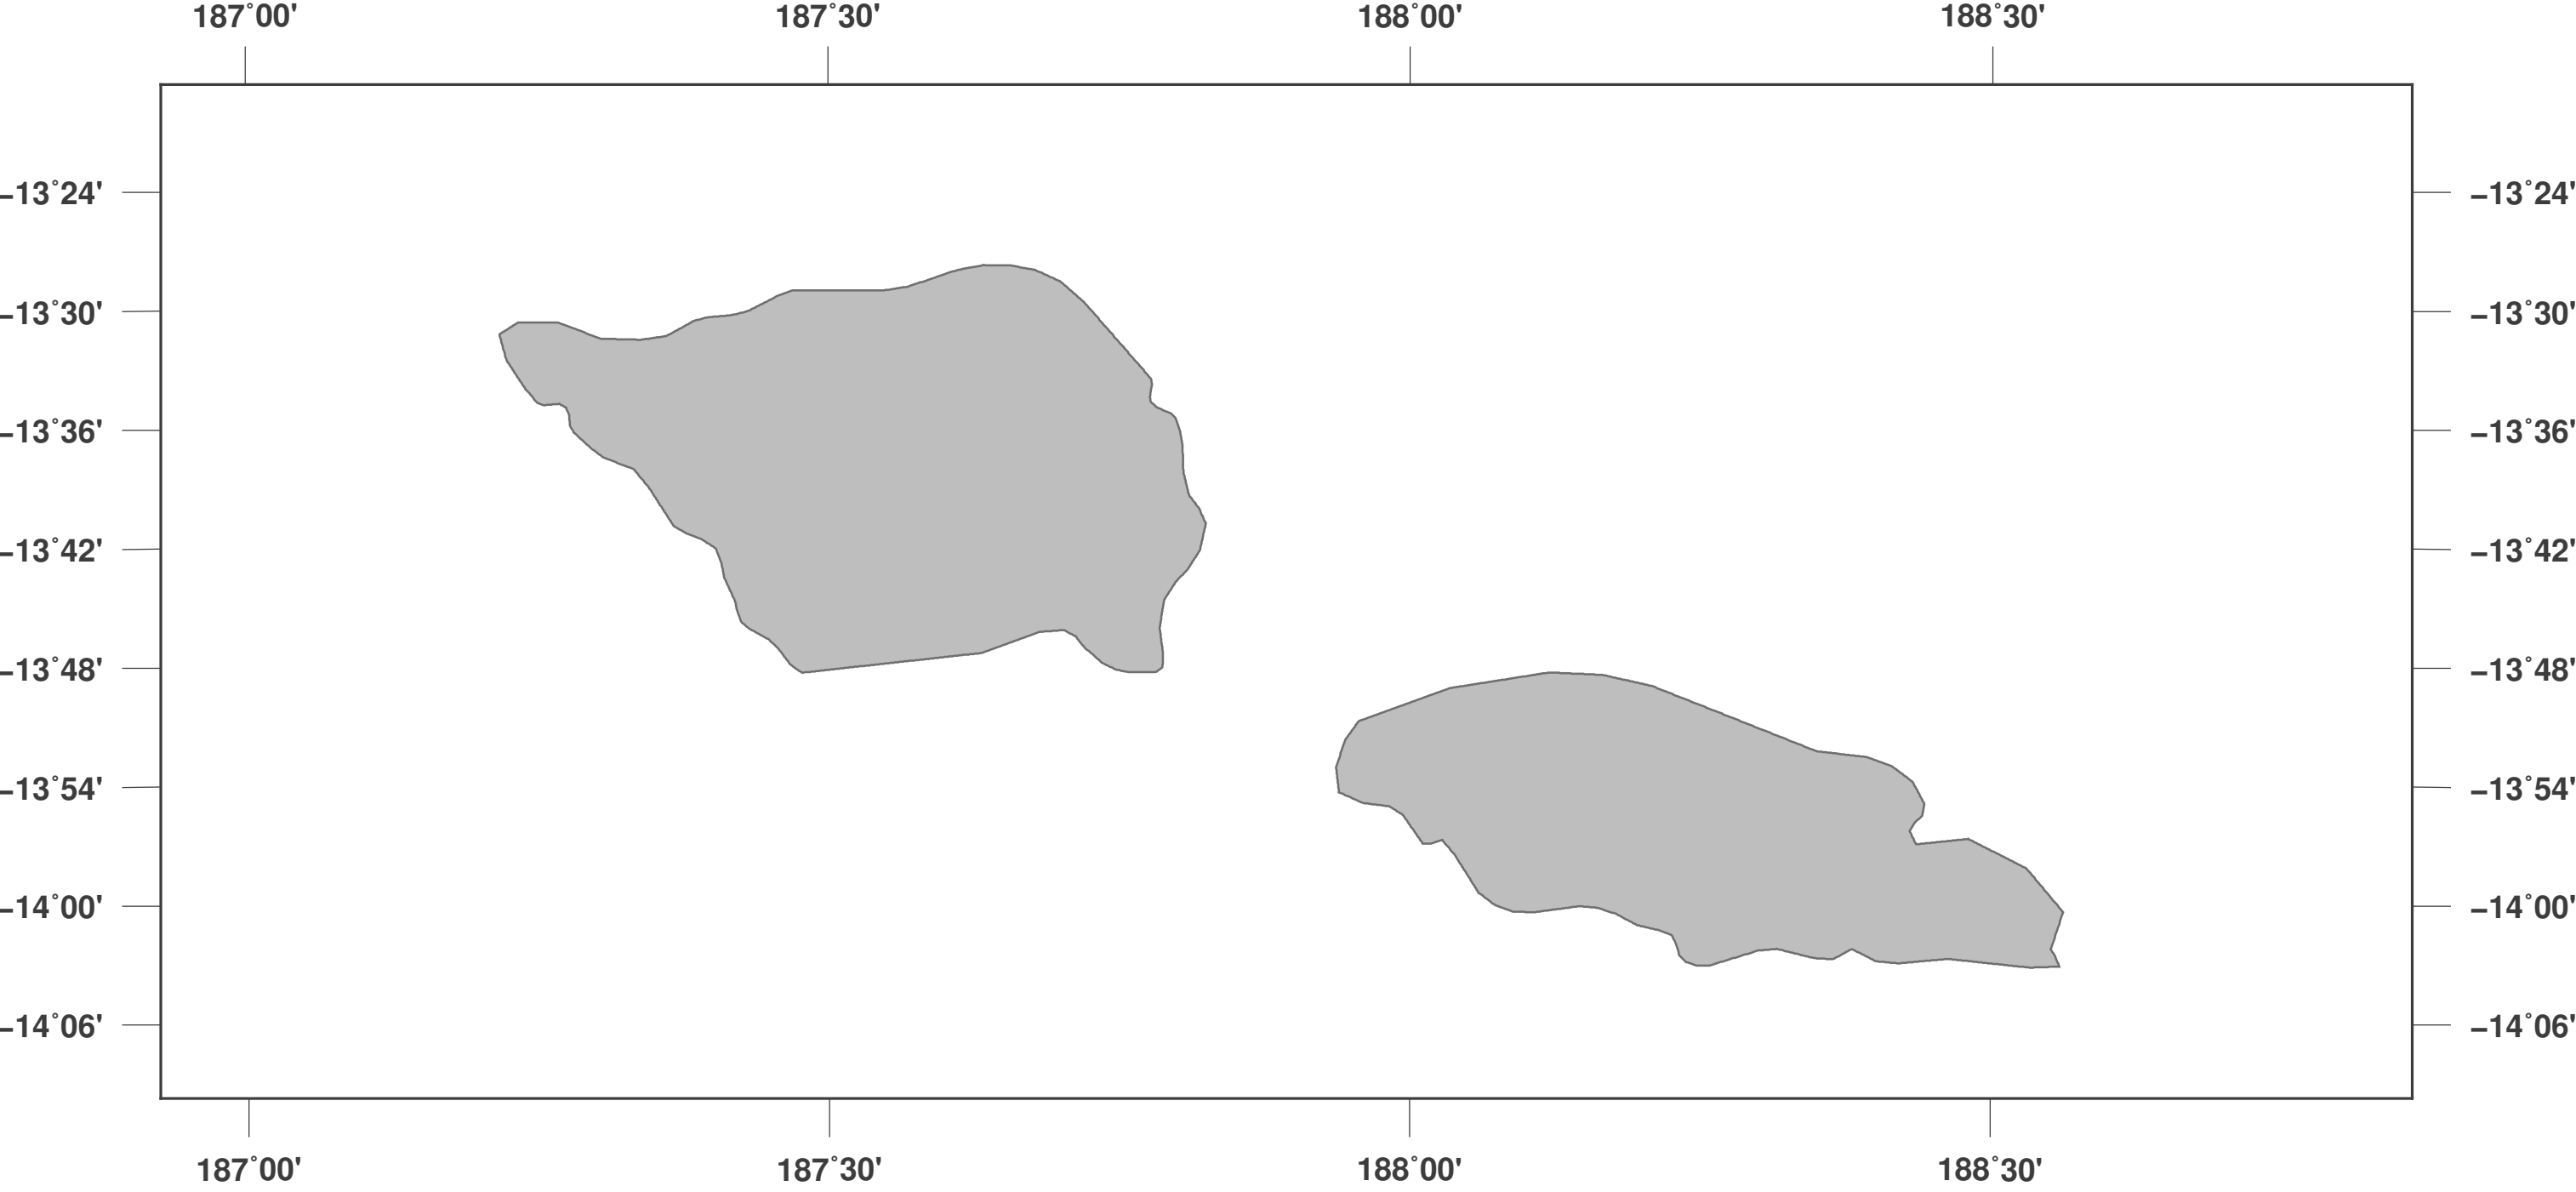

Samoa: Outline Map

Map-License:

This map is licensed under the CC-BY-3.0 (<http://creativecommons.org/licenses/by/3.0/deed.en>). Please cite the GinkgoMaps-project and link back (<http://www.ginkgomaps.com>).

Parameter and used data:

Map Projection: Lambert (equal area); Map Center: lat -13.74°; lon -172.11°; Visualized Data: Natural Earth provided by <http://www.naturalearthdata.com>