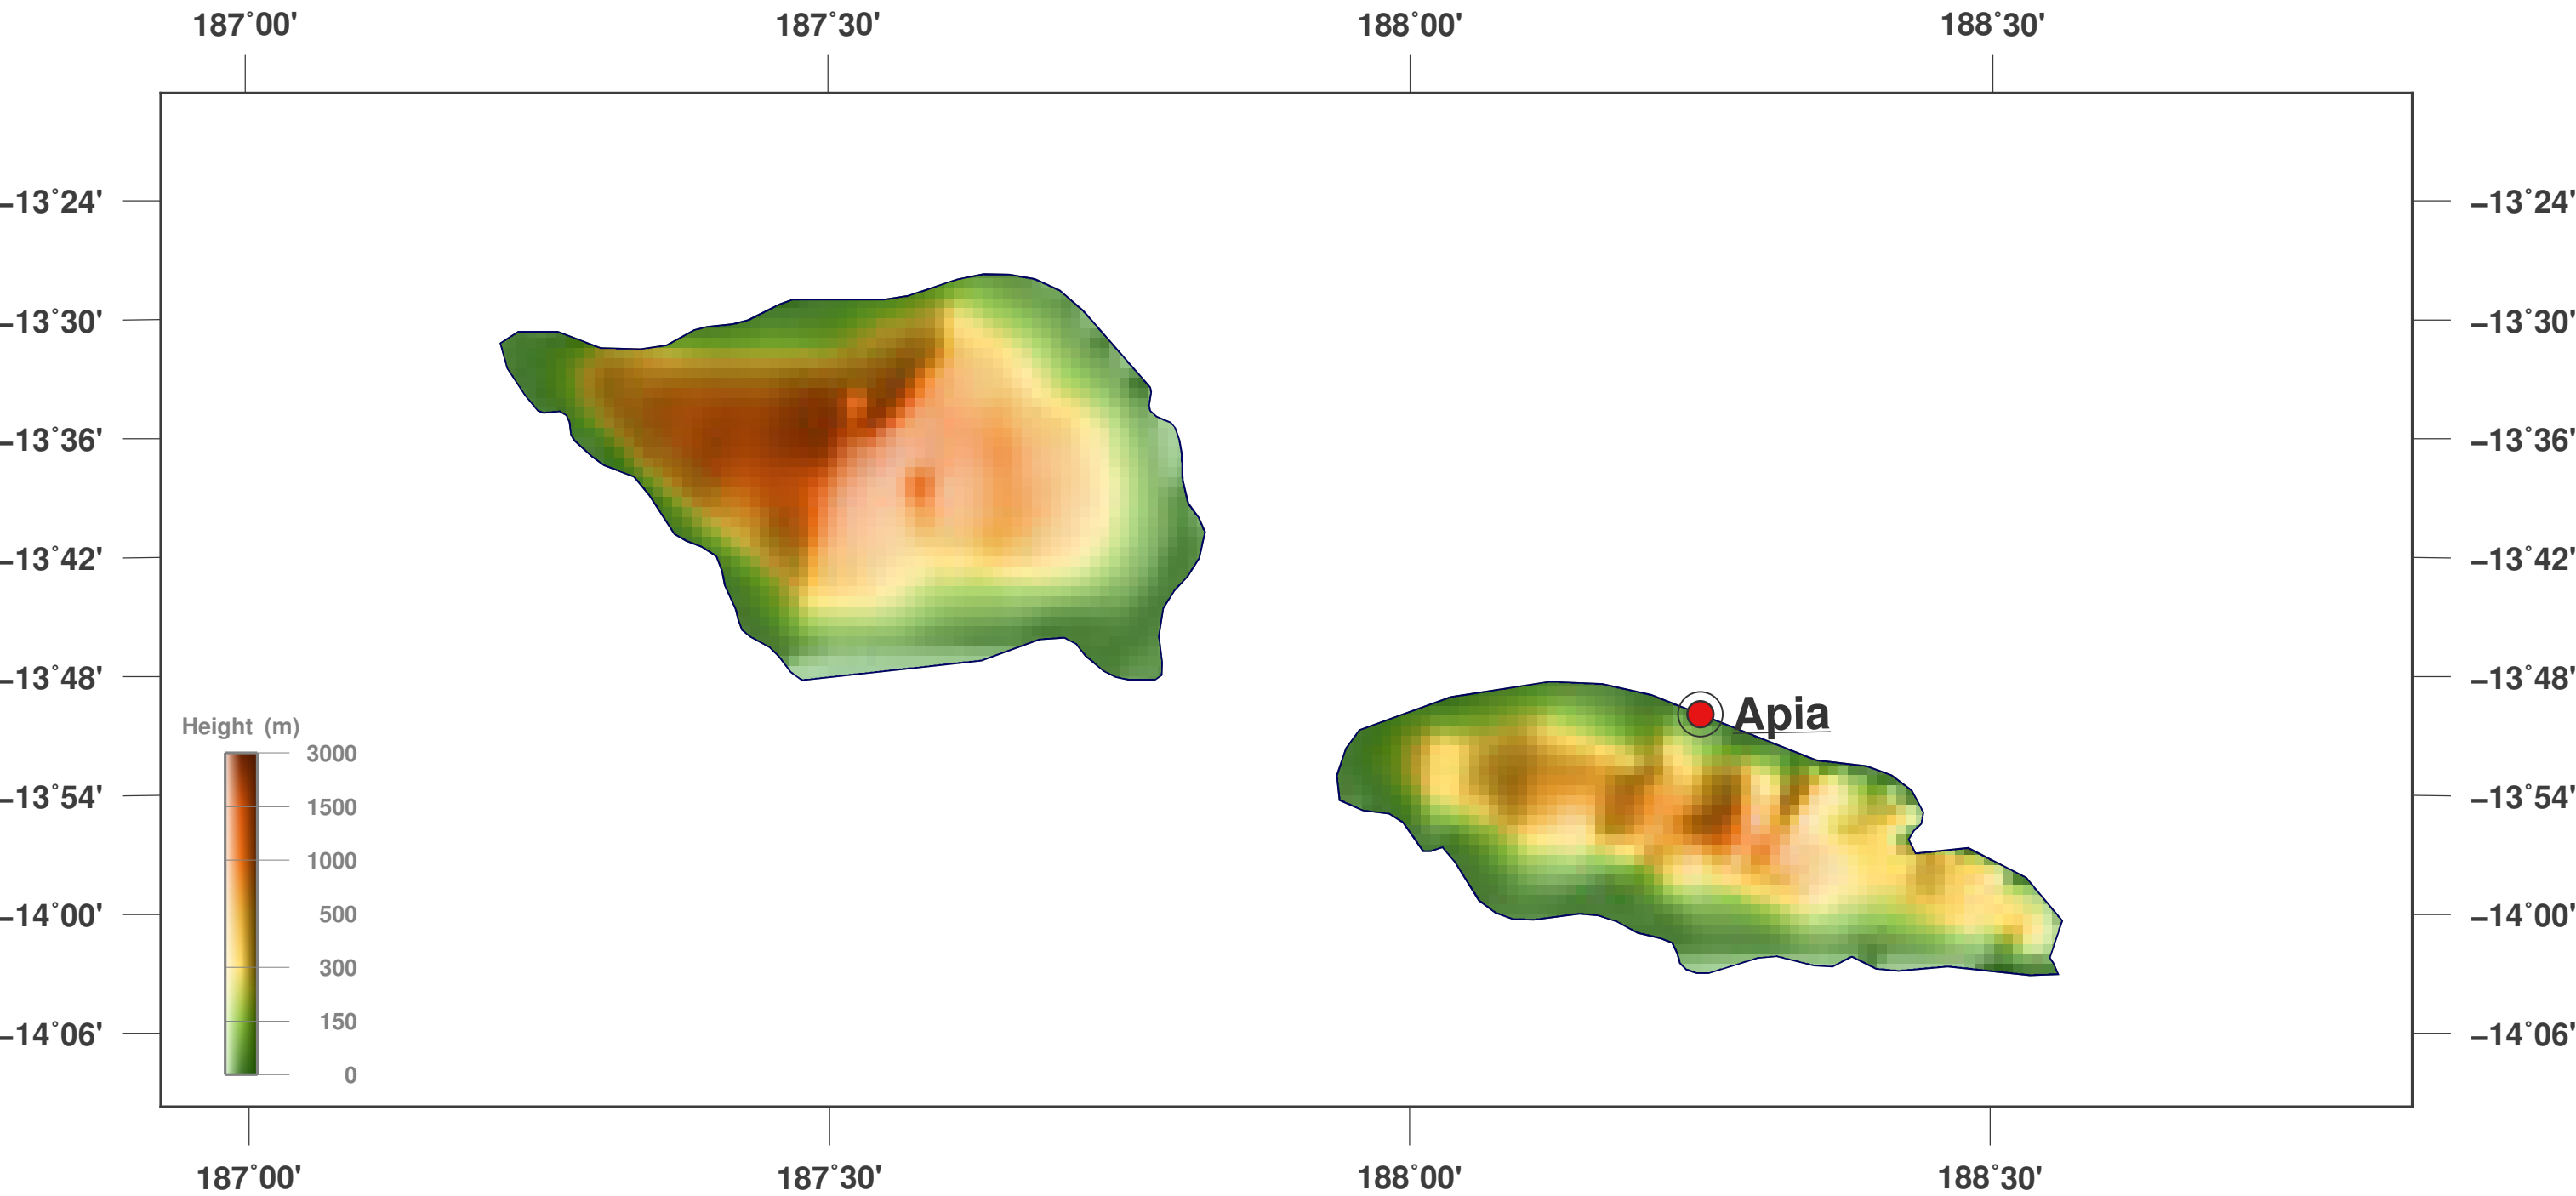

Samoa: shaded height and relief map

Map-License:

This map is licensed under the CC-BY-3.0 (<http://creativecommons.org/licenses/by/3.0/deed.en>). Please cite the GinkgoMaps-project and link back (<http://www.ginkgomaps.com>).

Parameter and used data:

Map Projection: Lambert (equal area); Map Center: lat -13.74°; lon -172.11°; vector data: Natural Earth (www.naturalearthdata.com) and GSHHG (www.soest.hawaii.edu/pwessel/gshhg); raster data: Geoware (www.geoware-online.com).