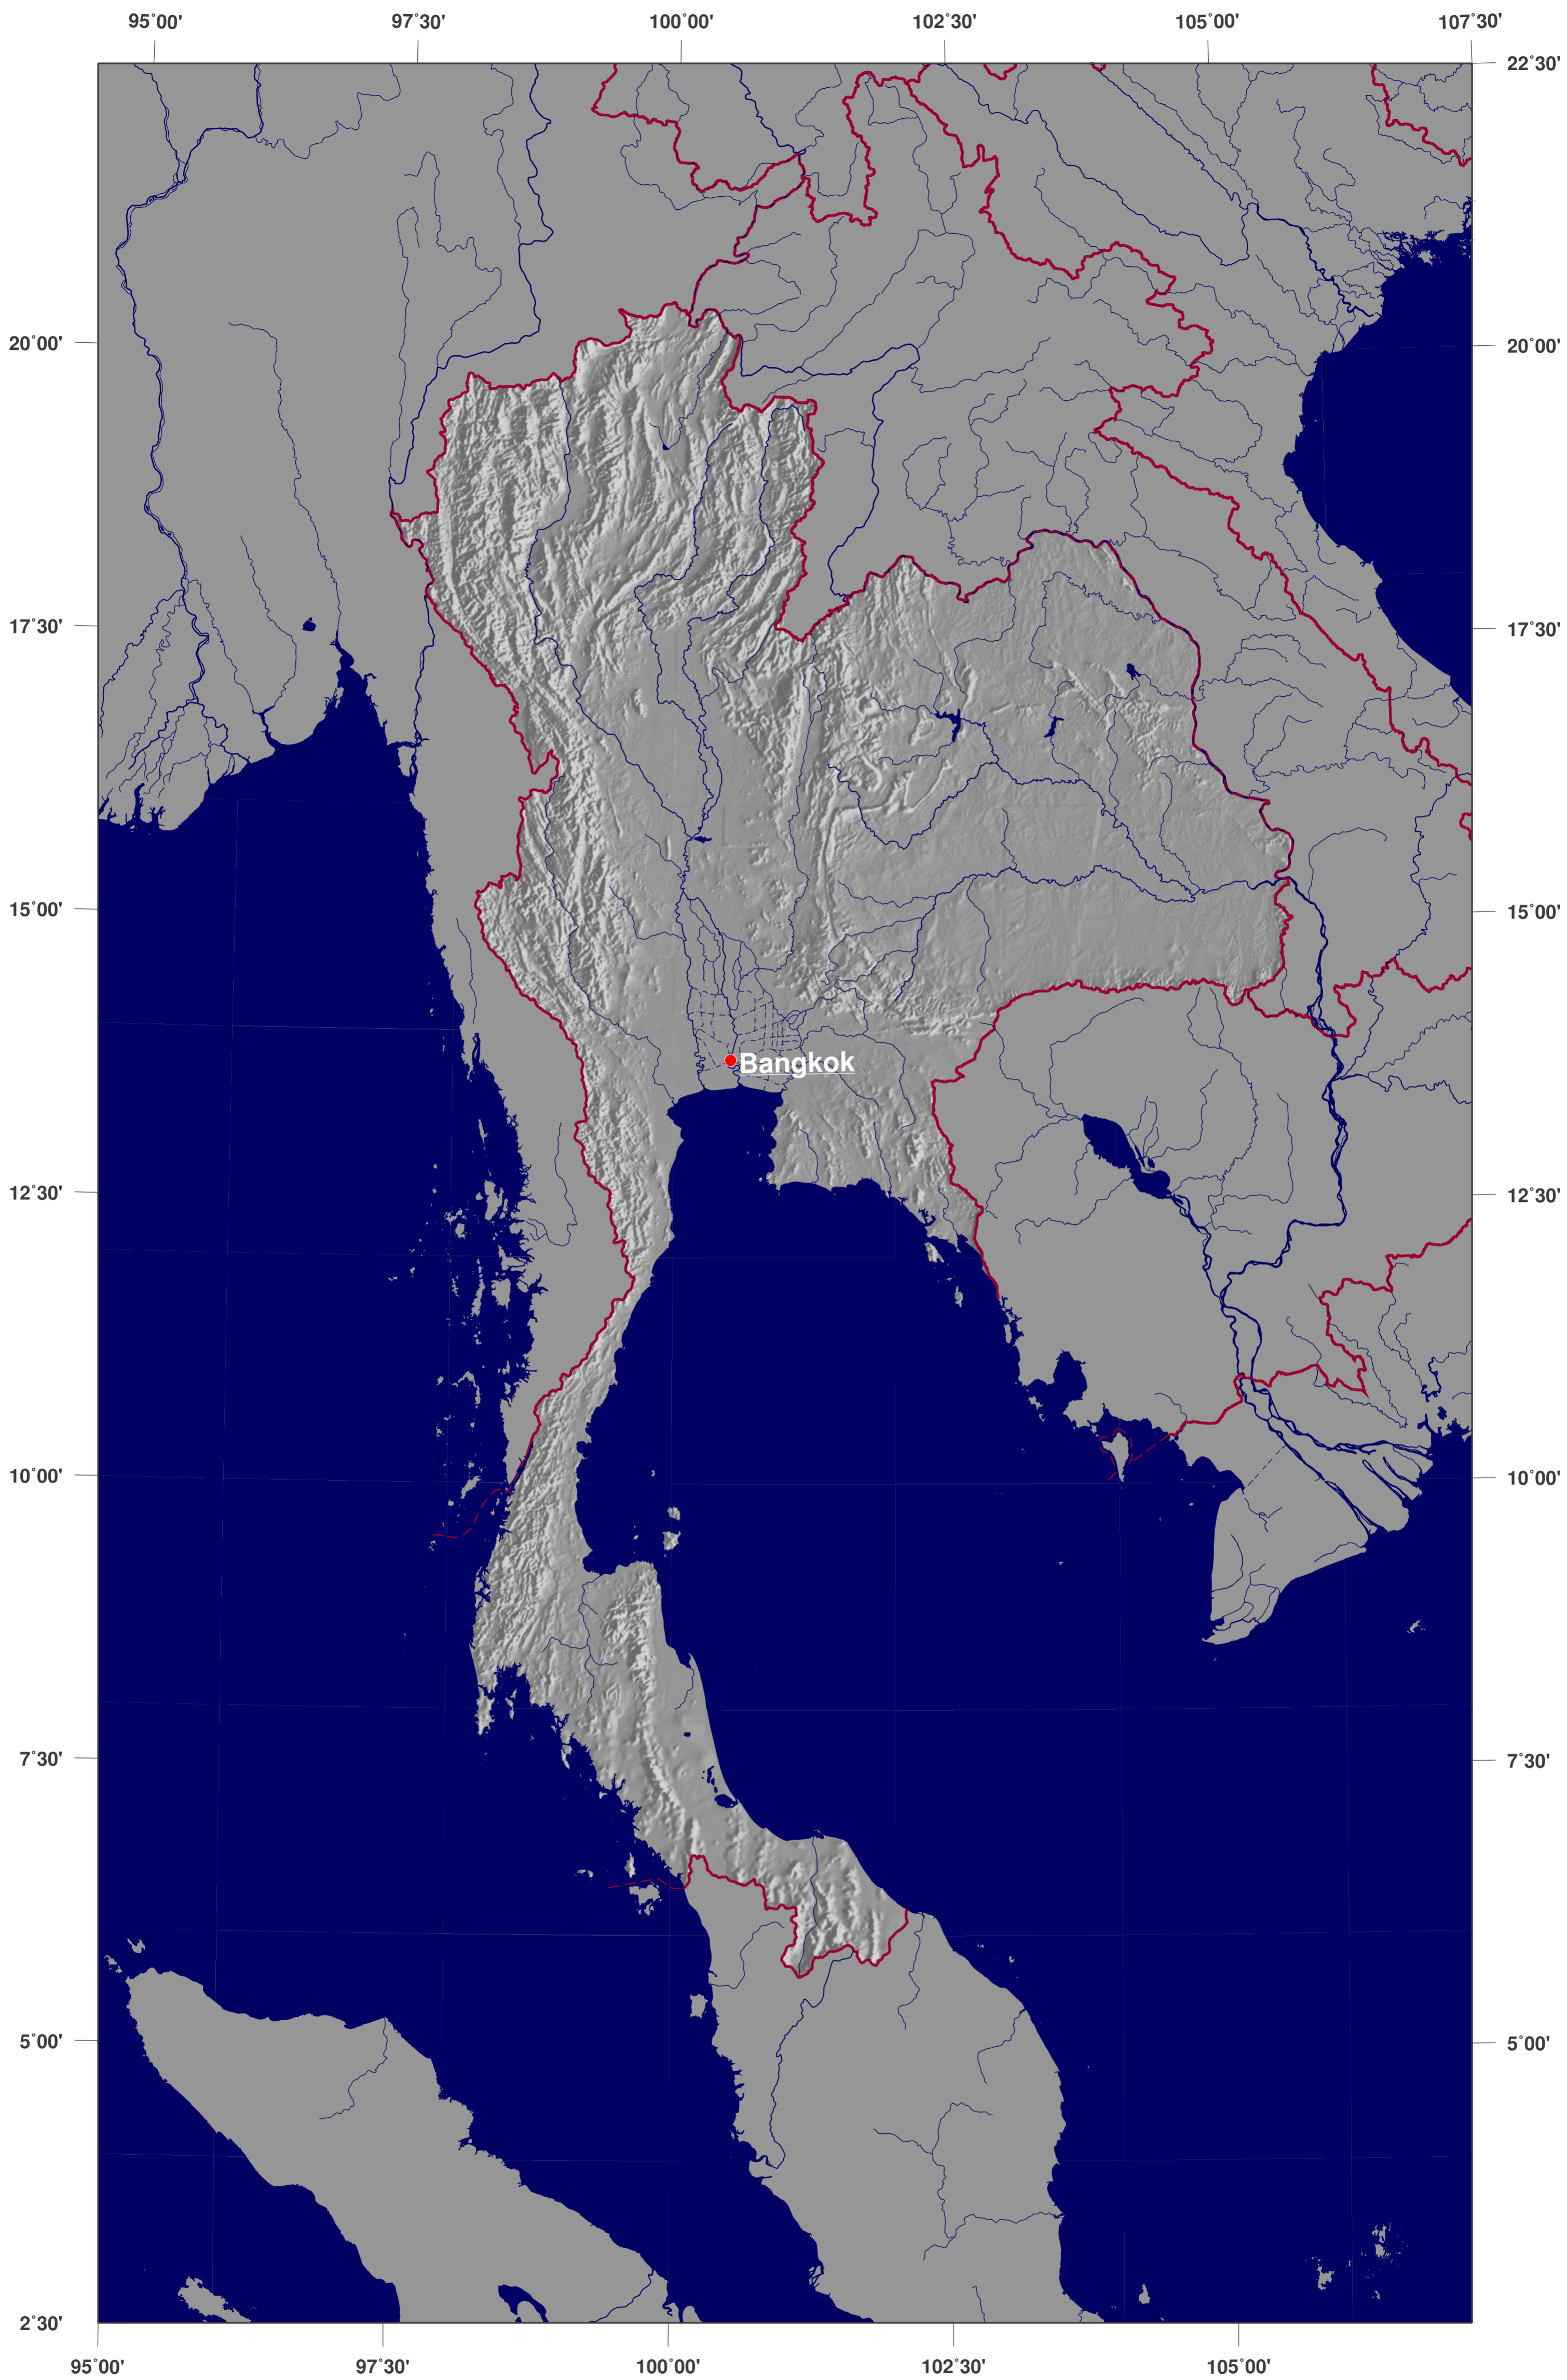

Thailand: shaded relief map

**GINKGO
MAPS**

Map-License:

This map is licensed under the Creative Commons Attribution 3.0 License (<http://creativecommons.org/licenses/by/3.0/>). Please cite the GinkgoMaps-project or link back (<http://www.ginkgomaps.com>).

Parameter and used data:

Map Projection: Lambert (equal area); Map Center: lat 13.04°; lon 101.49°; vector data: GSHHS and political borders by GMT (gmt.soest.hawaii.edu); raster data: 30sec dtm-blend of GTOPO30, ICBAO, TOPO6.2, and ETOPO5 provided by Geoware (<http://www.geoware-online.com>)