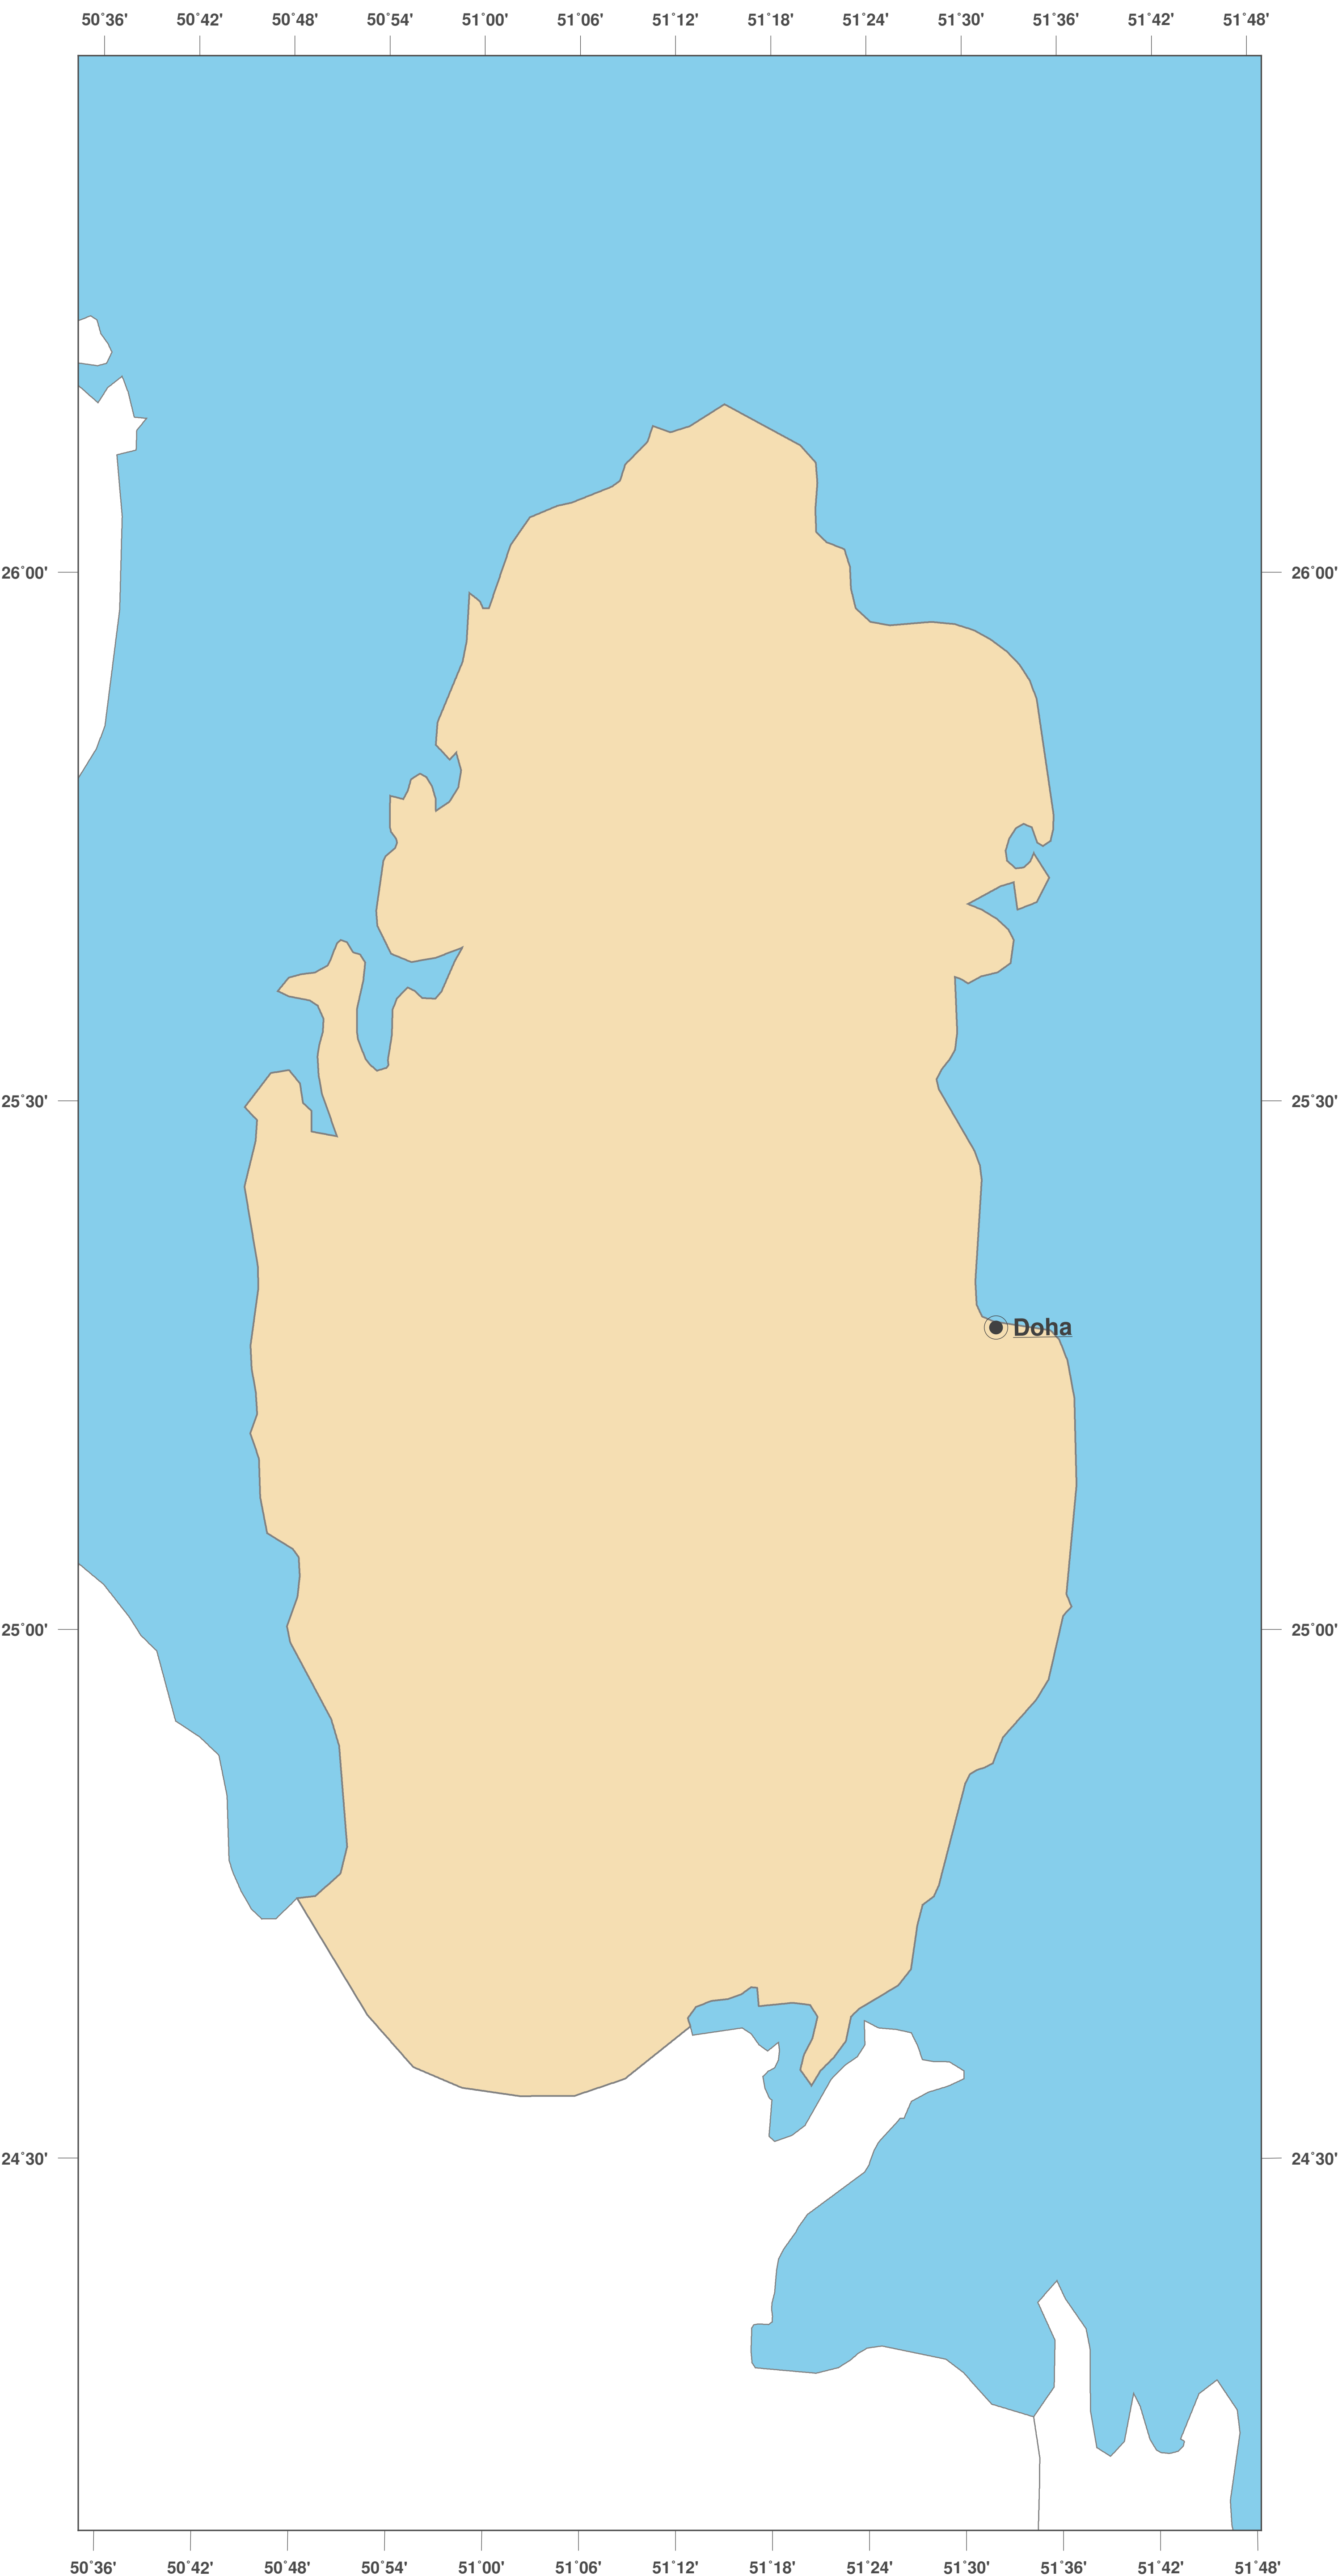

# Qatar: Outline Map II

**GINKGO  
MAPS**

**Map-License:**

This map is licensed under the CC-BY-3.0 (<http://creativecommons.org/licenses/by/3.0/deed.en>). Please cite the GinkgoMaps-project and link back (<http://www.ginkgomaps.com>).

**Parameter and used data:**

Map Projection: Lambert (equal area); Map Center: lat 25.32° lon 51.2°; vector data: political borders by Natural Earth provided by <http://www.naturalearthdata.com>