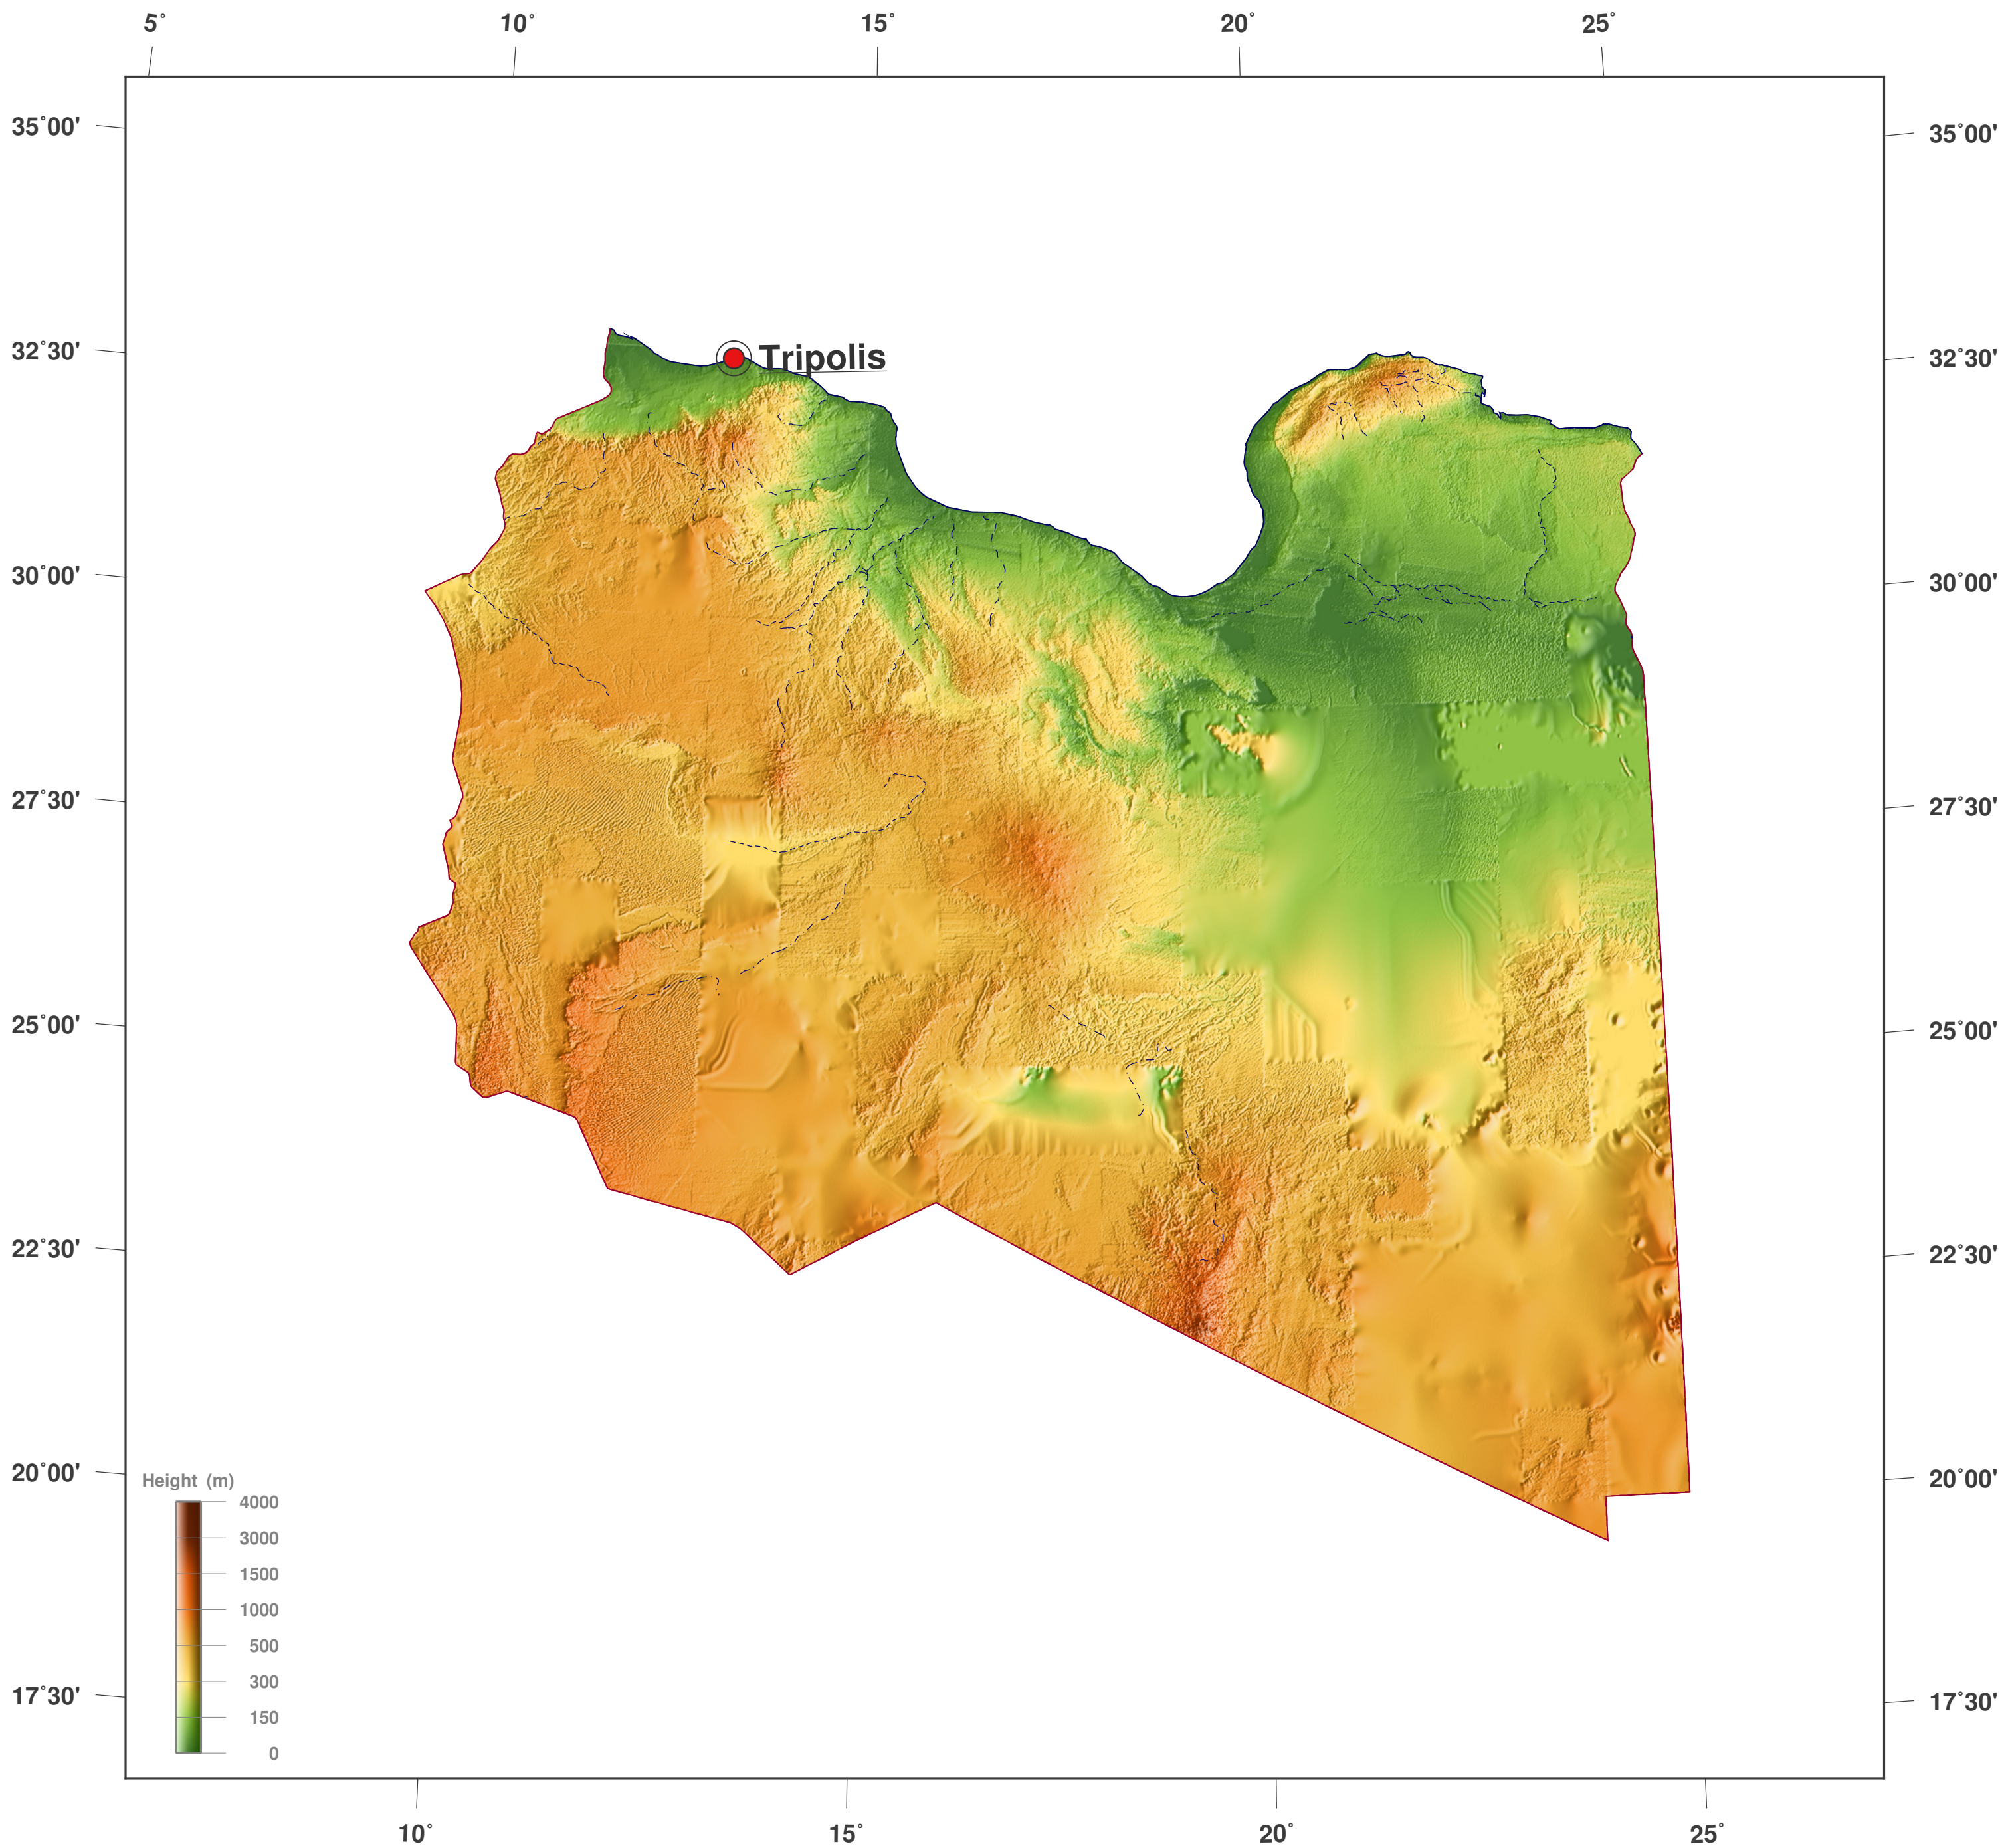

Libya: shaded height and relief map

Map-License:

This map is licensed under the CC-BY-3.0 (<http://creativecommons.org/licenses/by/3.0/deed.en>). Please cite the GinkgoMaps-project and link back (<http://www.ginkgomaps.com>).

Parameter and used data:

Map Projection: Lambert (equal area); Map Center: lat 26.34°; lon 17.27°; vector data: Natural Earth (www.naturalearthdata.com) and GSHHG (www.soest.hawaii.edu/pwessel/gshhg); raster data: Geoware (www.geoware-online.com).