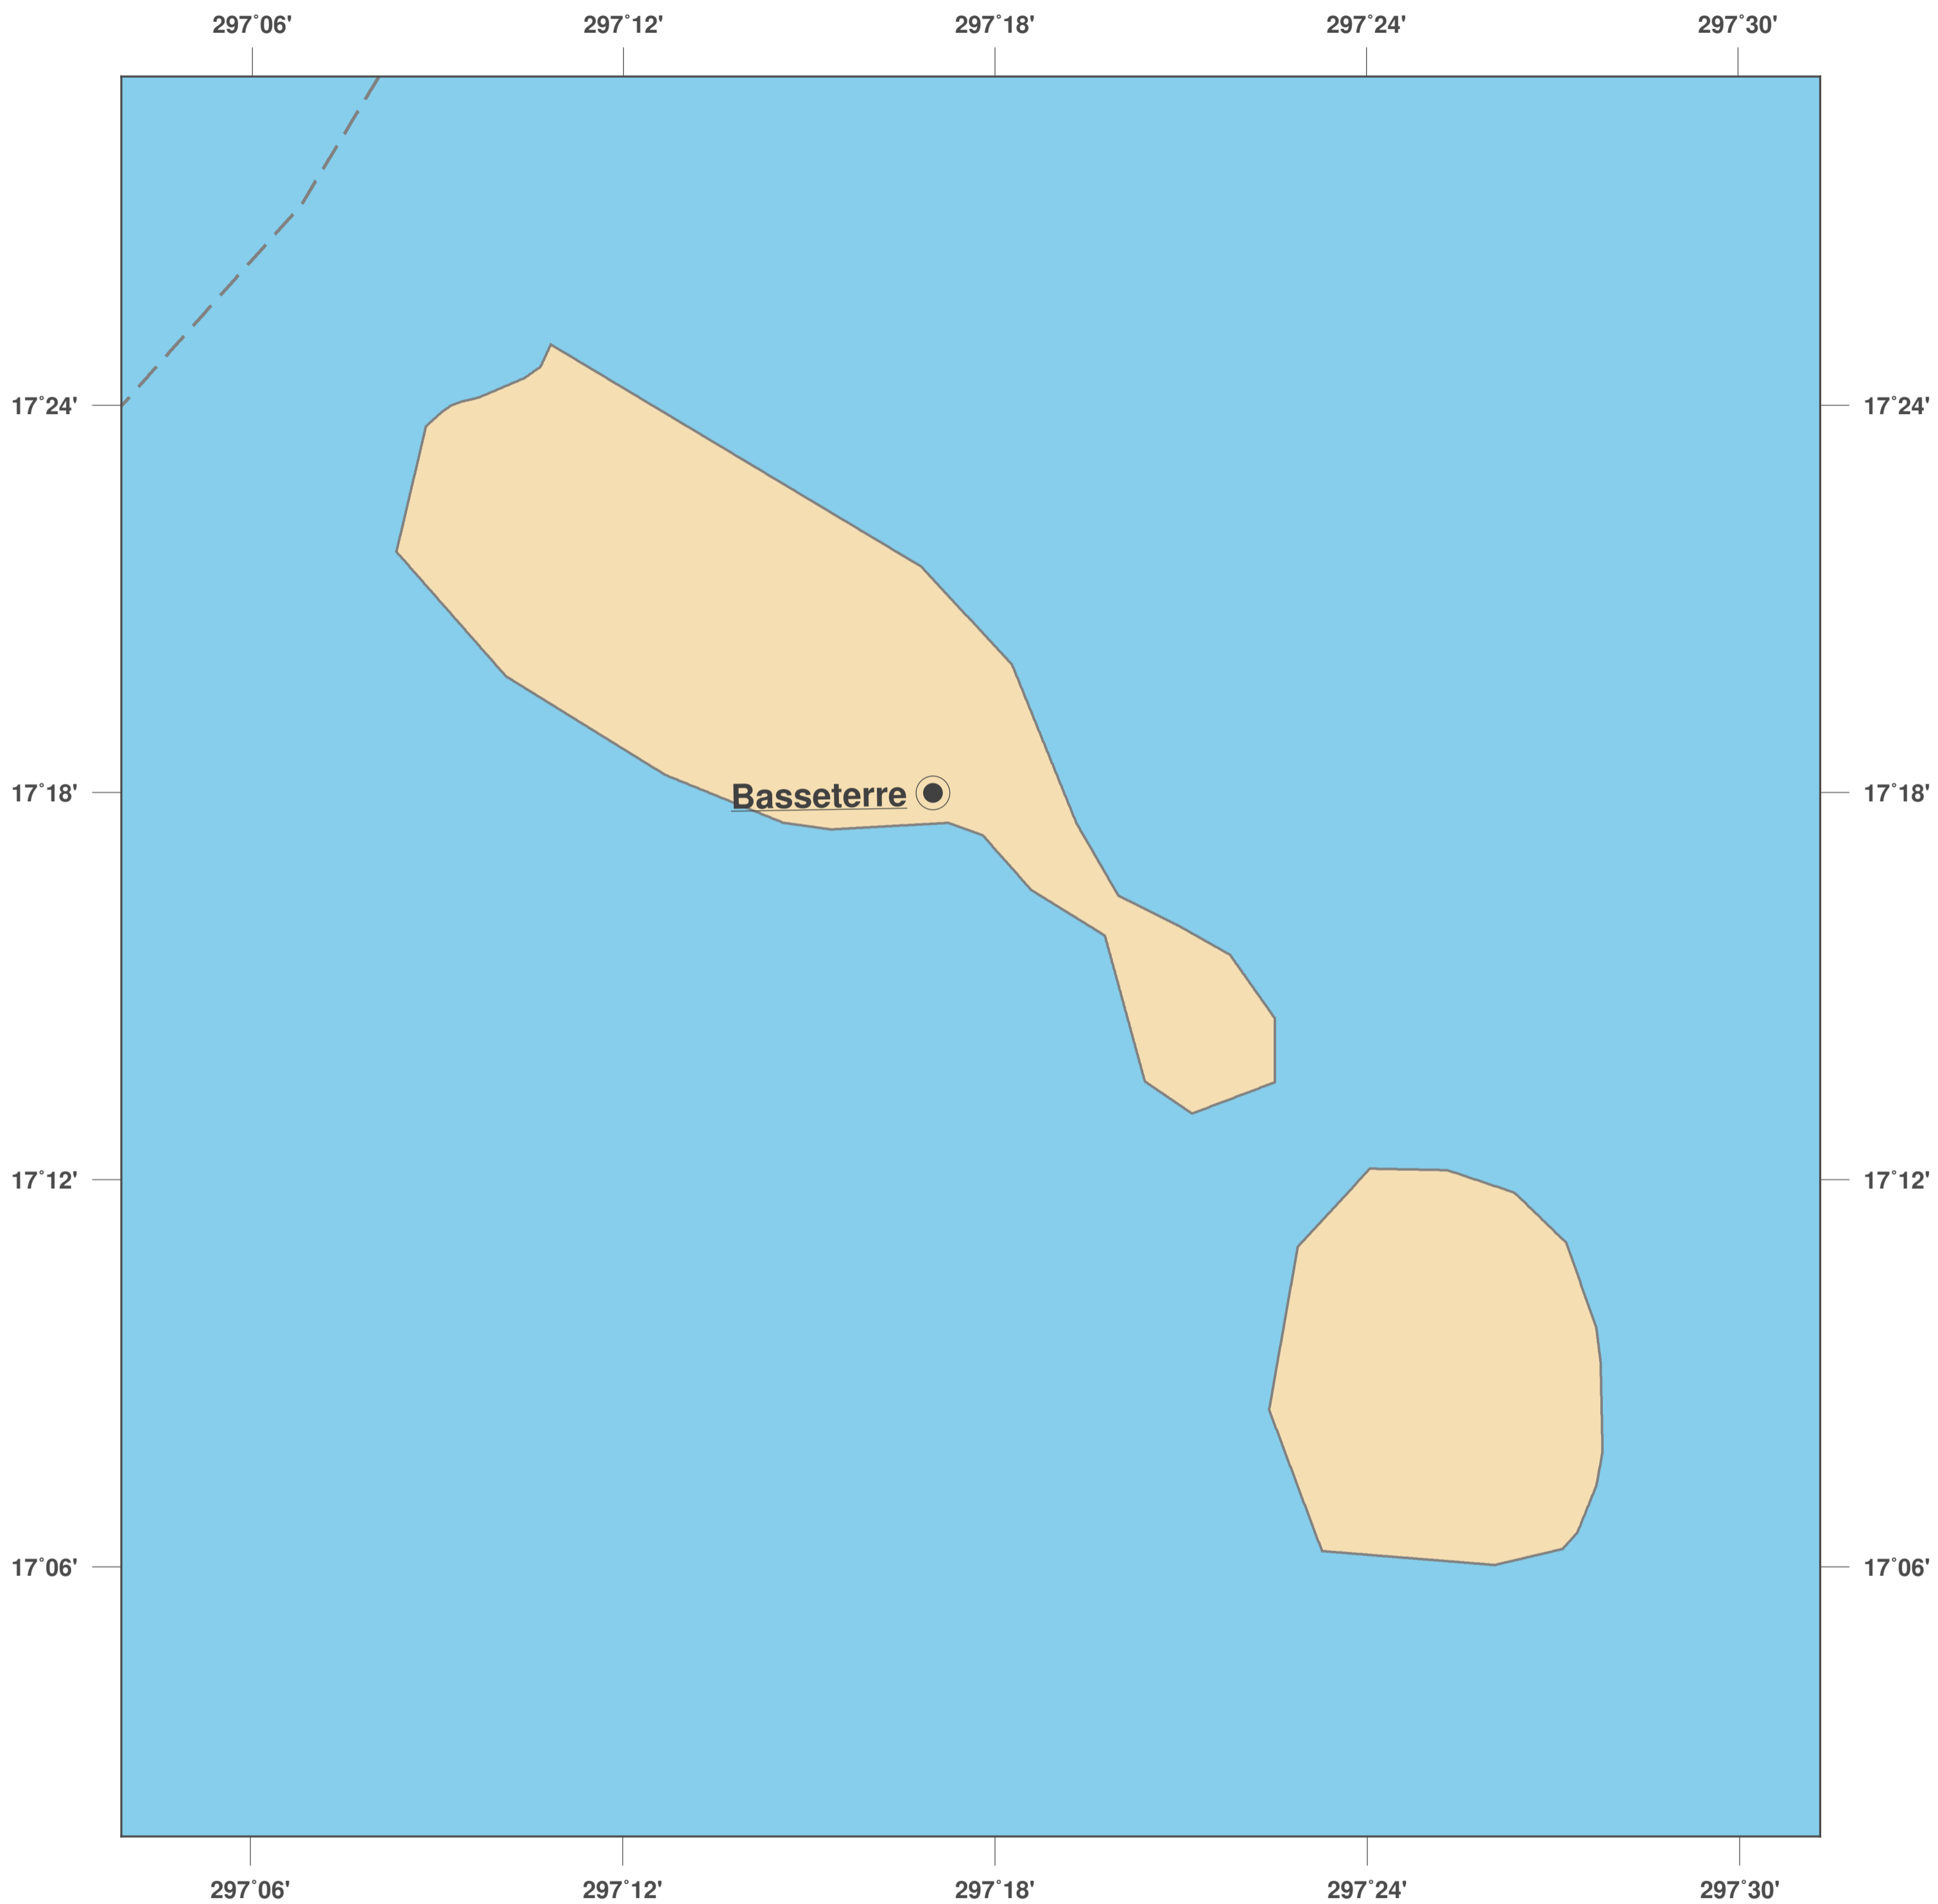

Saint Kitts and Nevis: Outline Map II

**GINKGO
MAPS**

Map-License:

This map is licensed under the CC-BY-3.0 (<http://creativecommons.org/licenses/by/3.0/deed.en>). Please cite the GinkgoMaps-project and link back (<http://www.ginkgomaps.com>).

Parameter and used data:

Map Projection: Lambert (equal area); Map Center: lat 17.26° lon -62.71°; vector data: political borders by Natural Earth provided by <http://www.naturalearthdata.com>