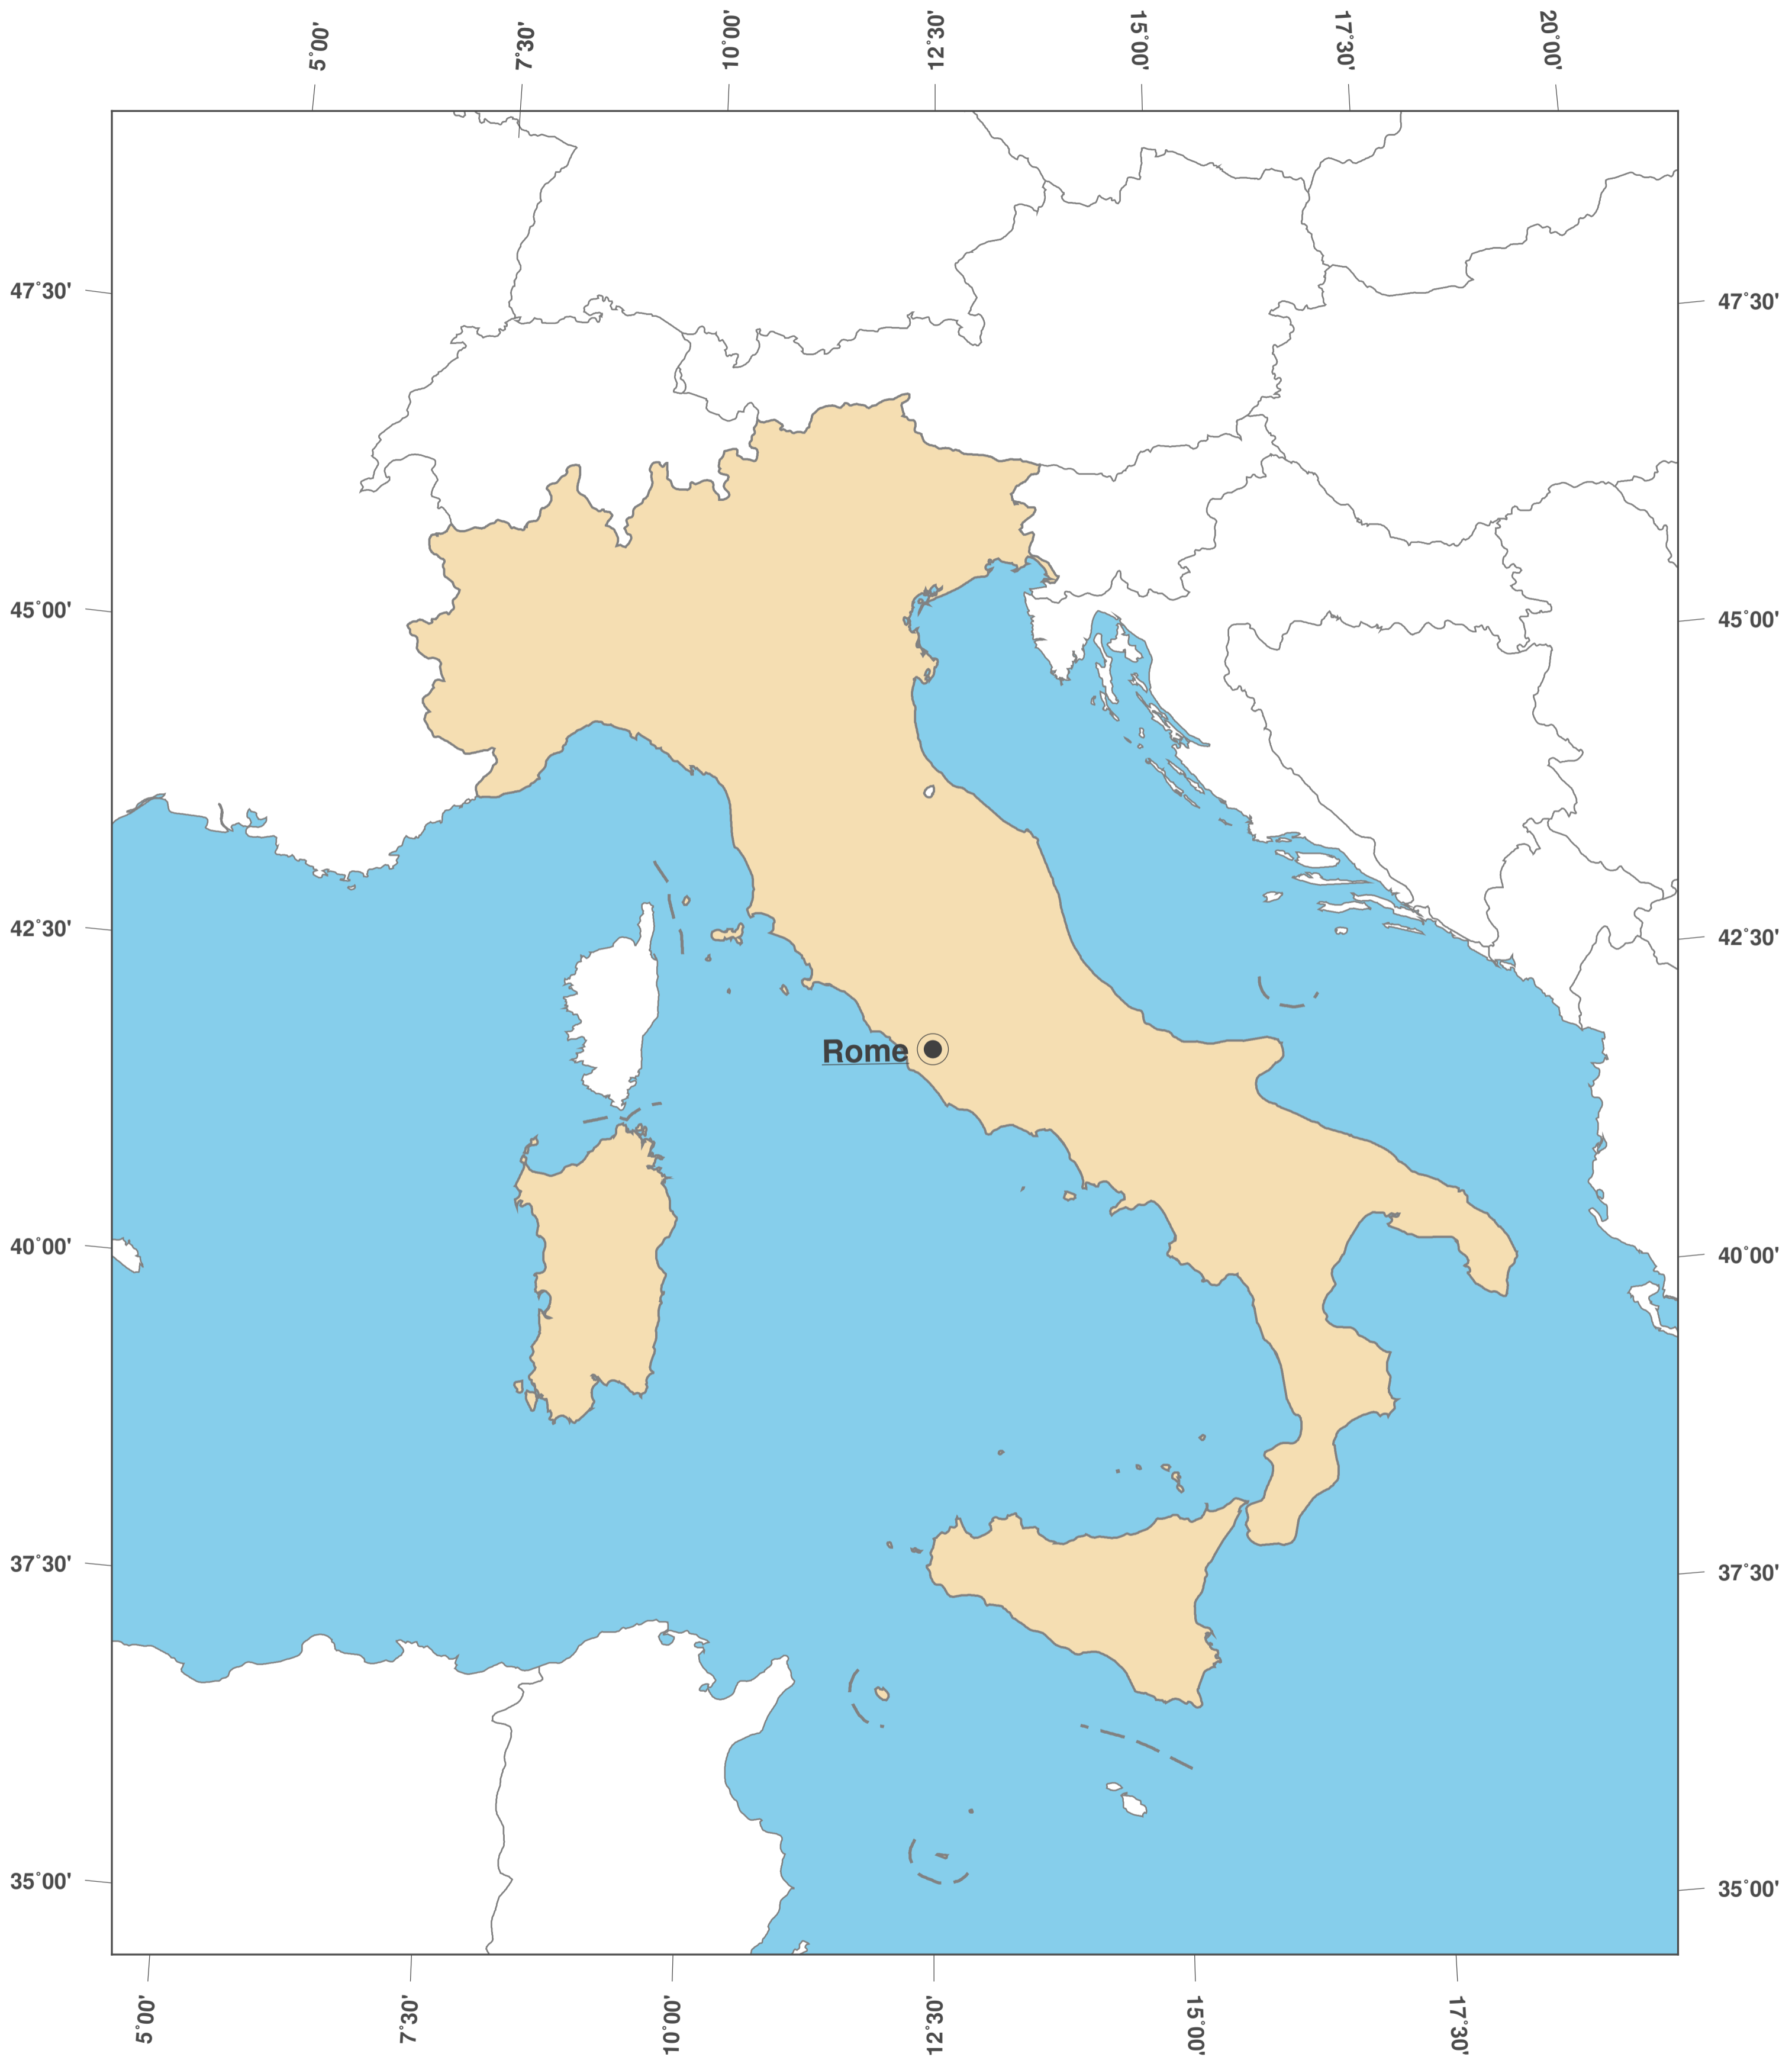

# Italy: Outline Map II

**GINKGO  
MAPS**

**Map-License:**

This map is licensed under the CC-BY-3.0 (<http://creativecommons.org/licenses/by/3.0/deed.en>). Please cite the GinkgoMaps-project and link back (<http://www.ginkgomaps.com>).

**Parameter and used data:**

Map Projection: Lambert (equal area); Map Center: lat 41.87° lon 12.56°; vector data: political borders by Natural Earth provided by <http://www.naturalearthdata.com>