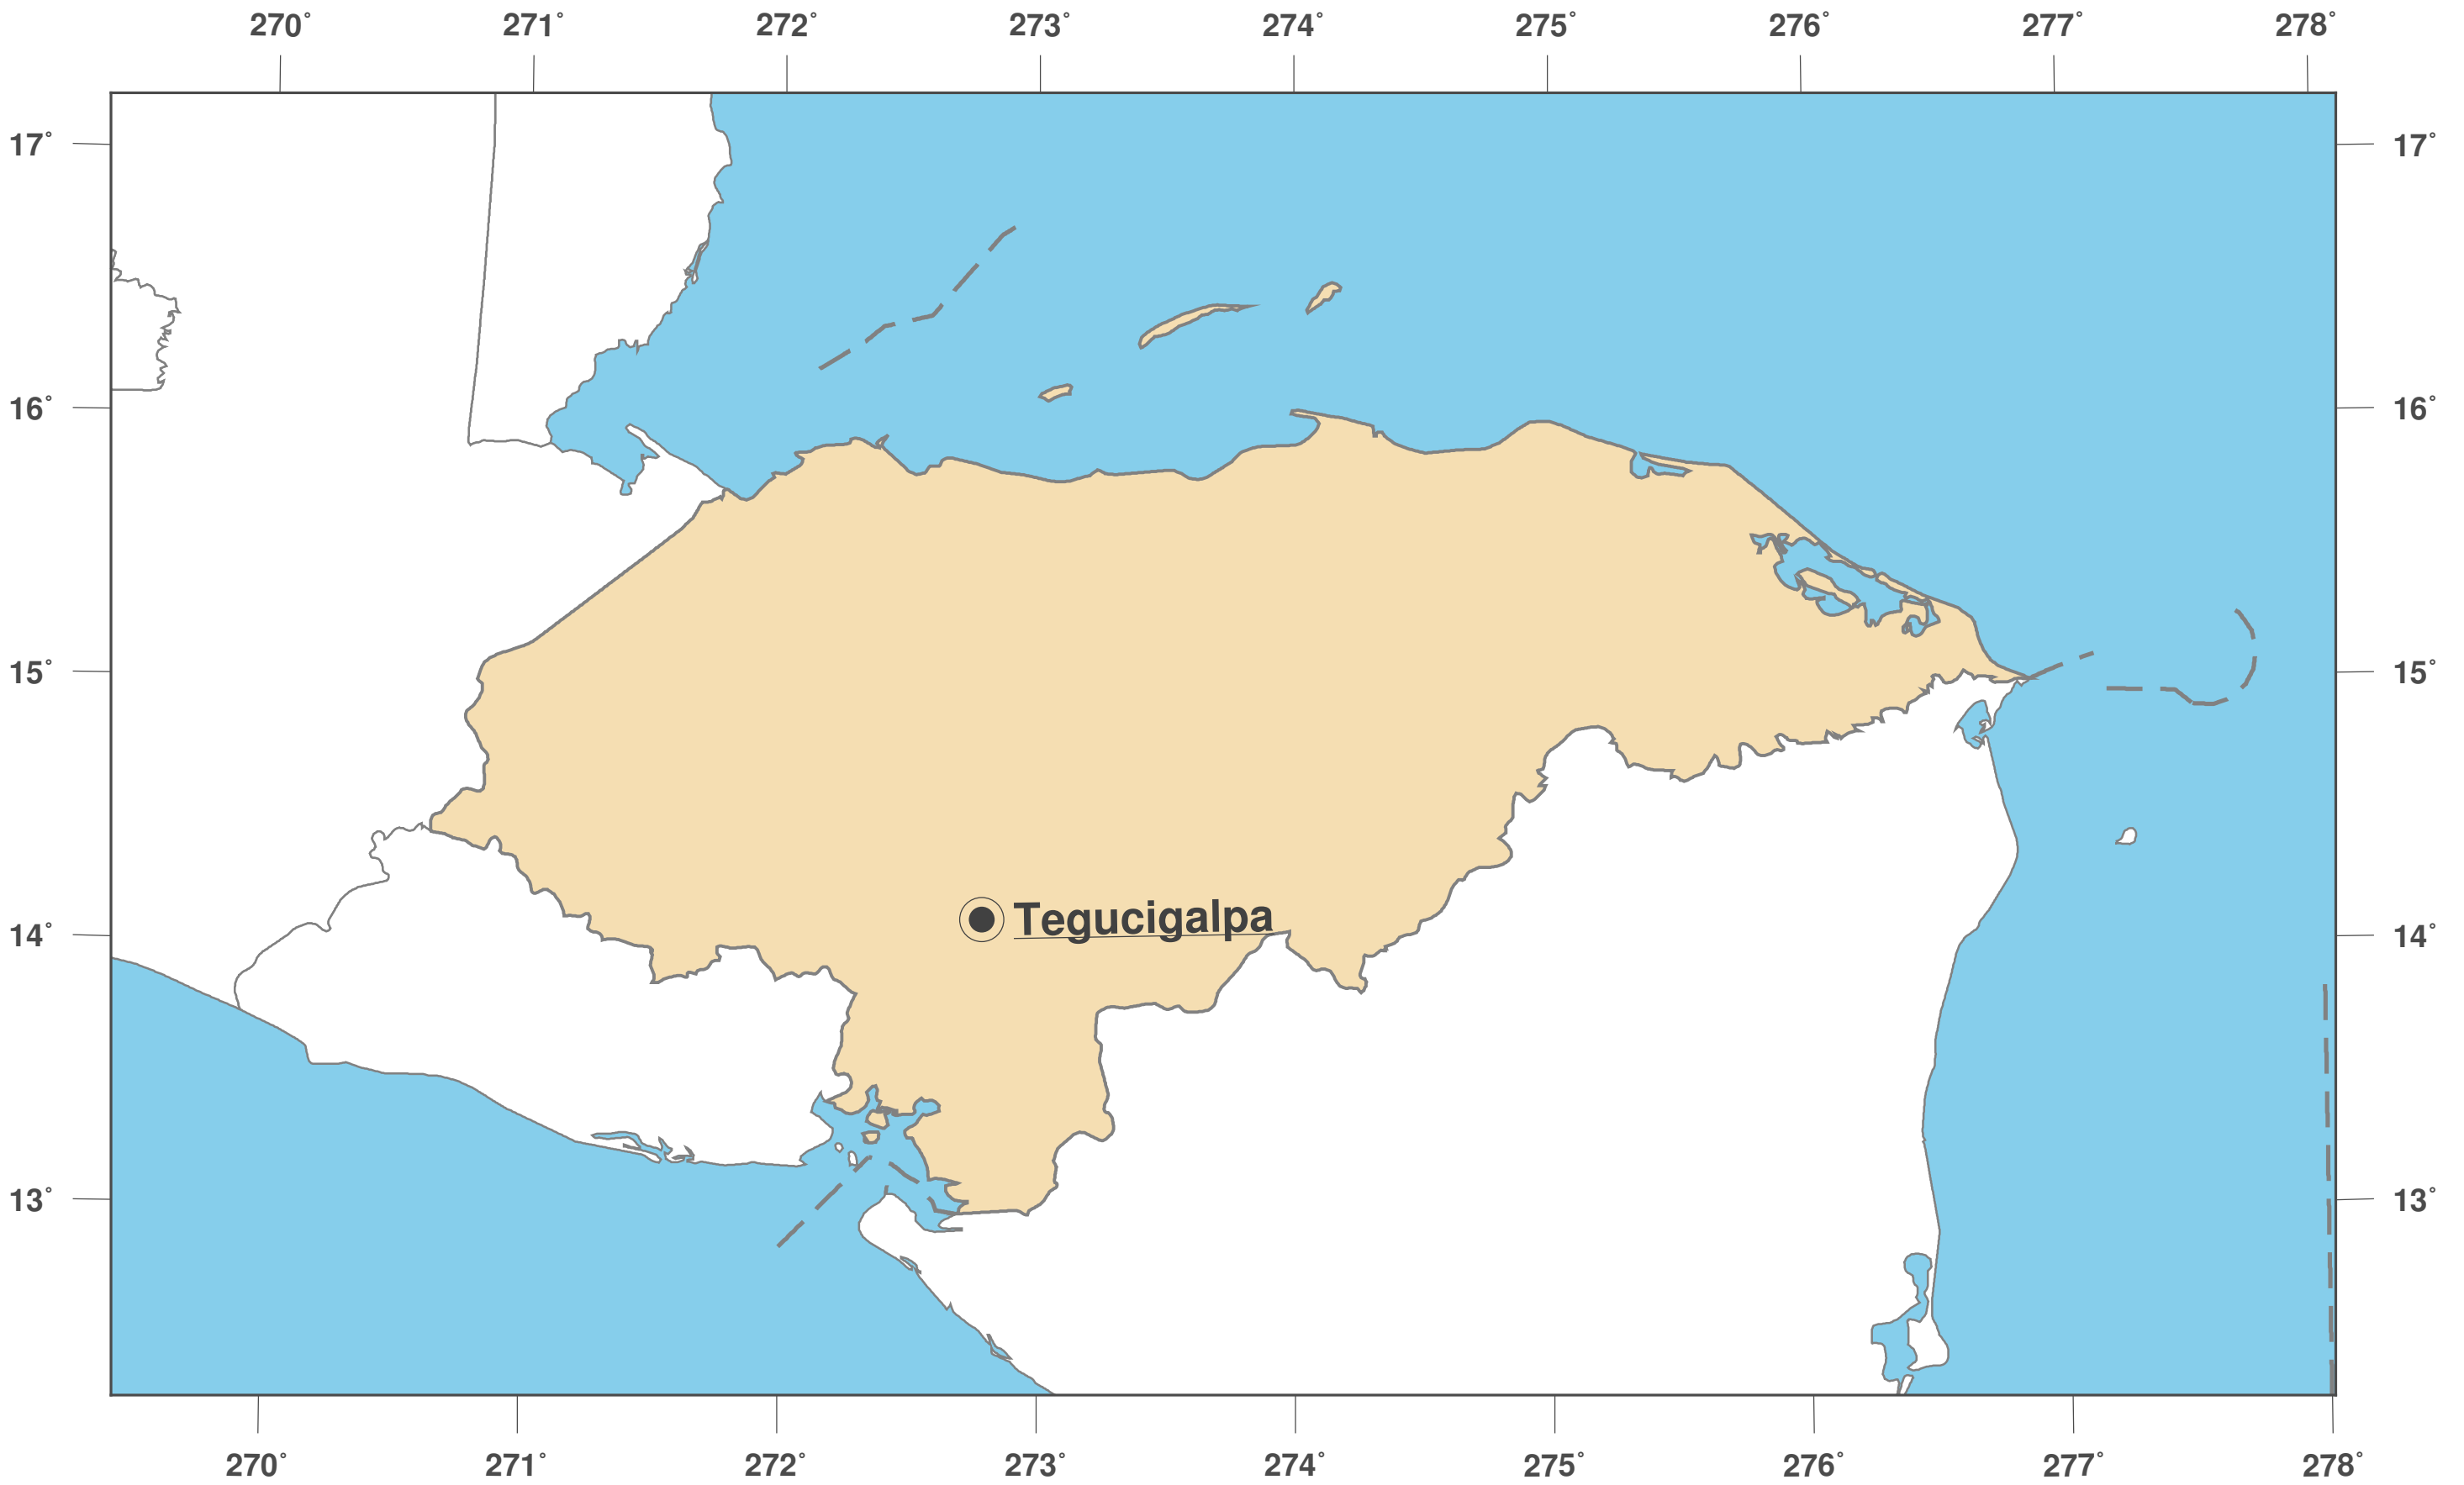

# Honduras: Outline Map II

**GINKGO  
MAPS**

**Map-License:**

This map is licensed under the CC-BY-3.0 (<http://creativecommons.org/licenses/by/3.0/deed.en>). Please cite the GinkgoMaps-project and link back (<http://www.ginkgomaps.com>).

**Parameter and used data:**

Map Projection: Lambert (equal area); Map Center: lat 14.75° lon -86.25°; vector data: political borders by Natural Earth provided by <http://www.naturalearthdata.com>