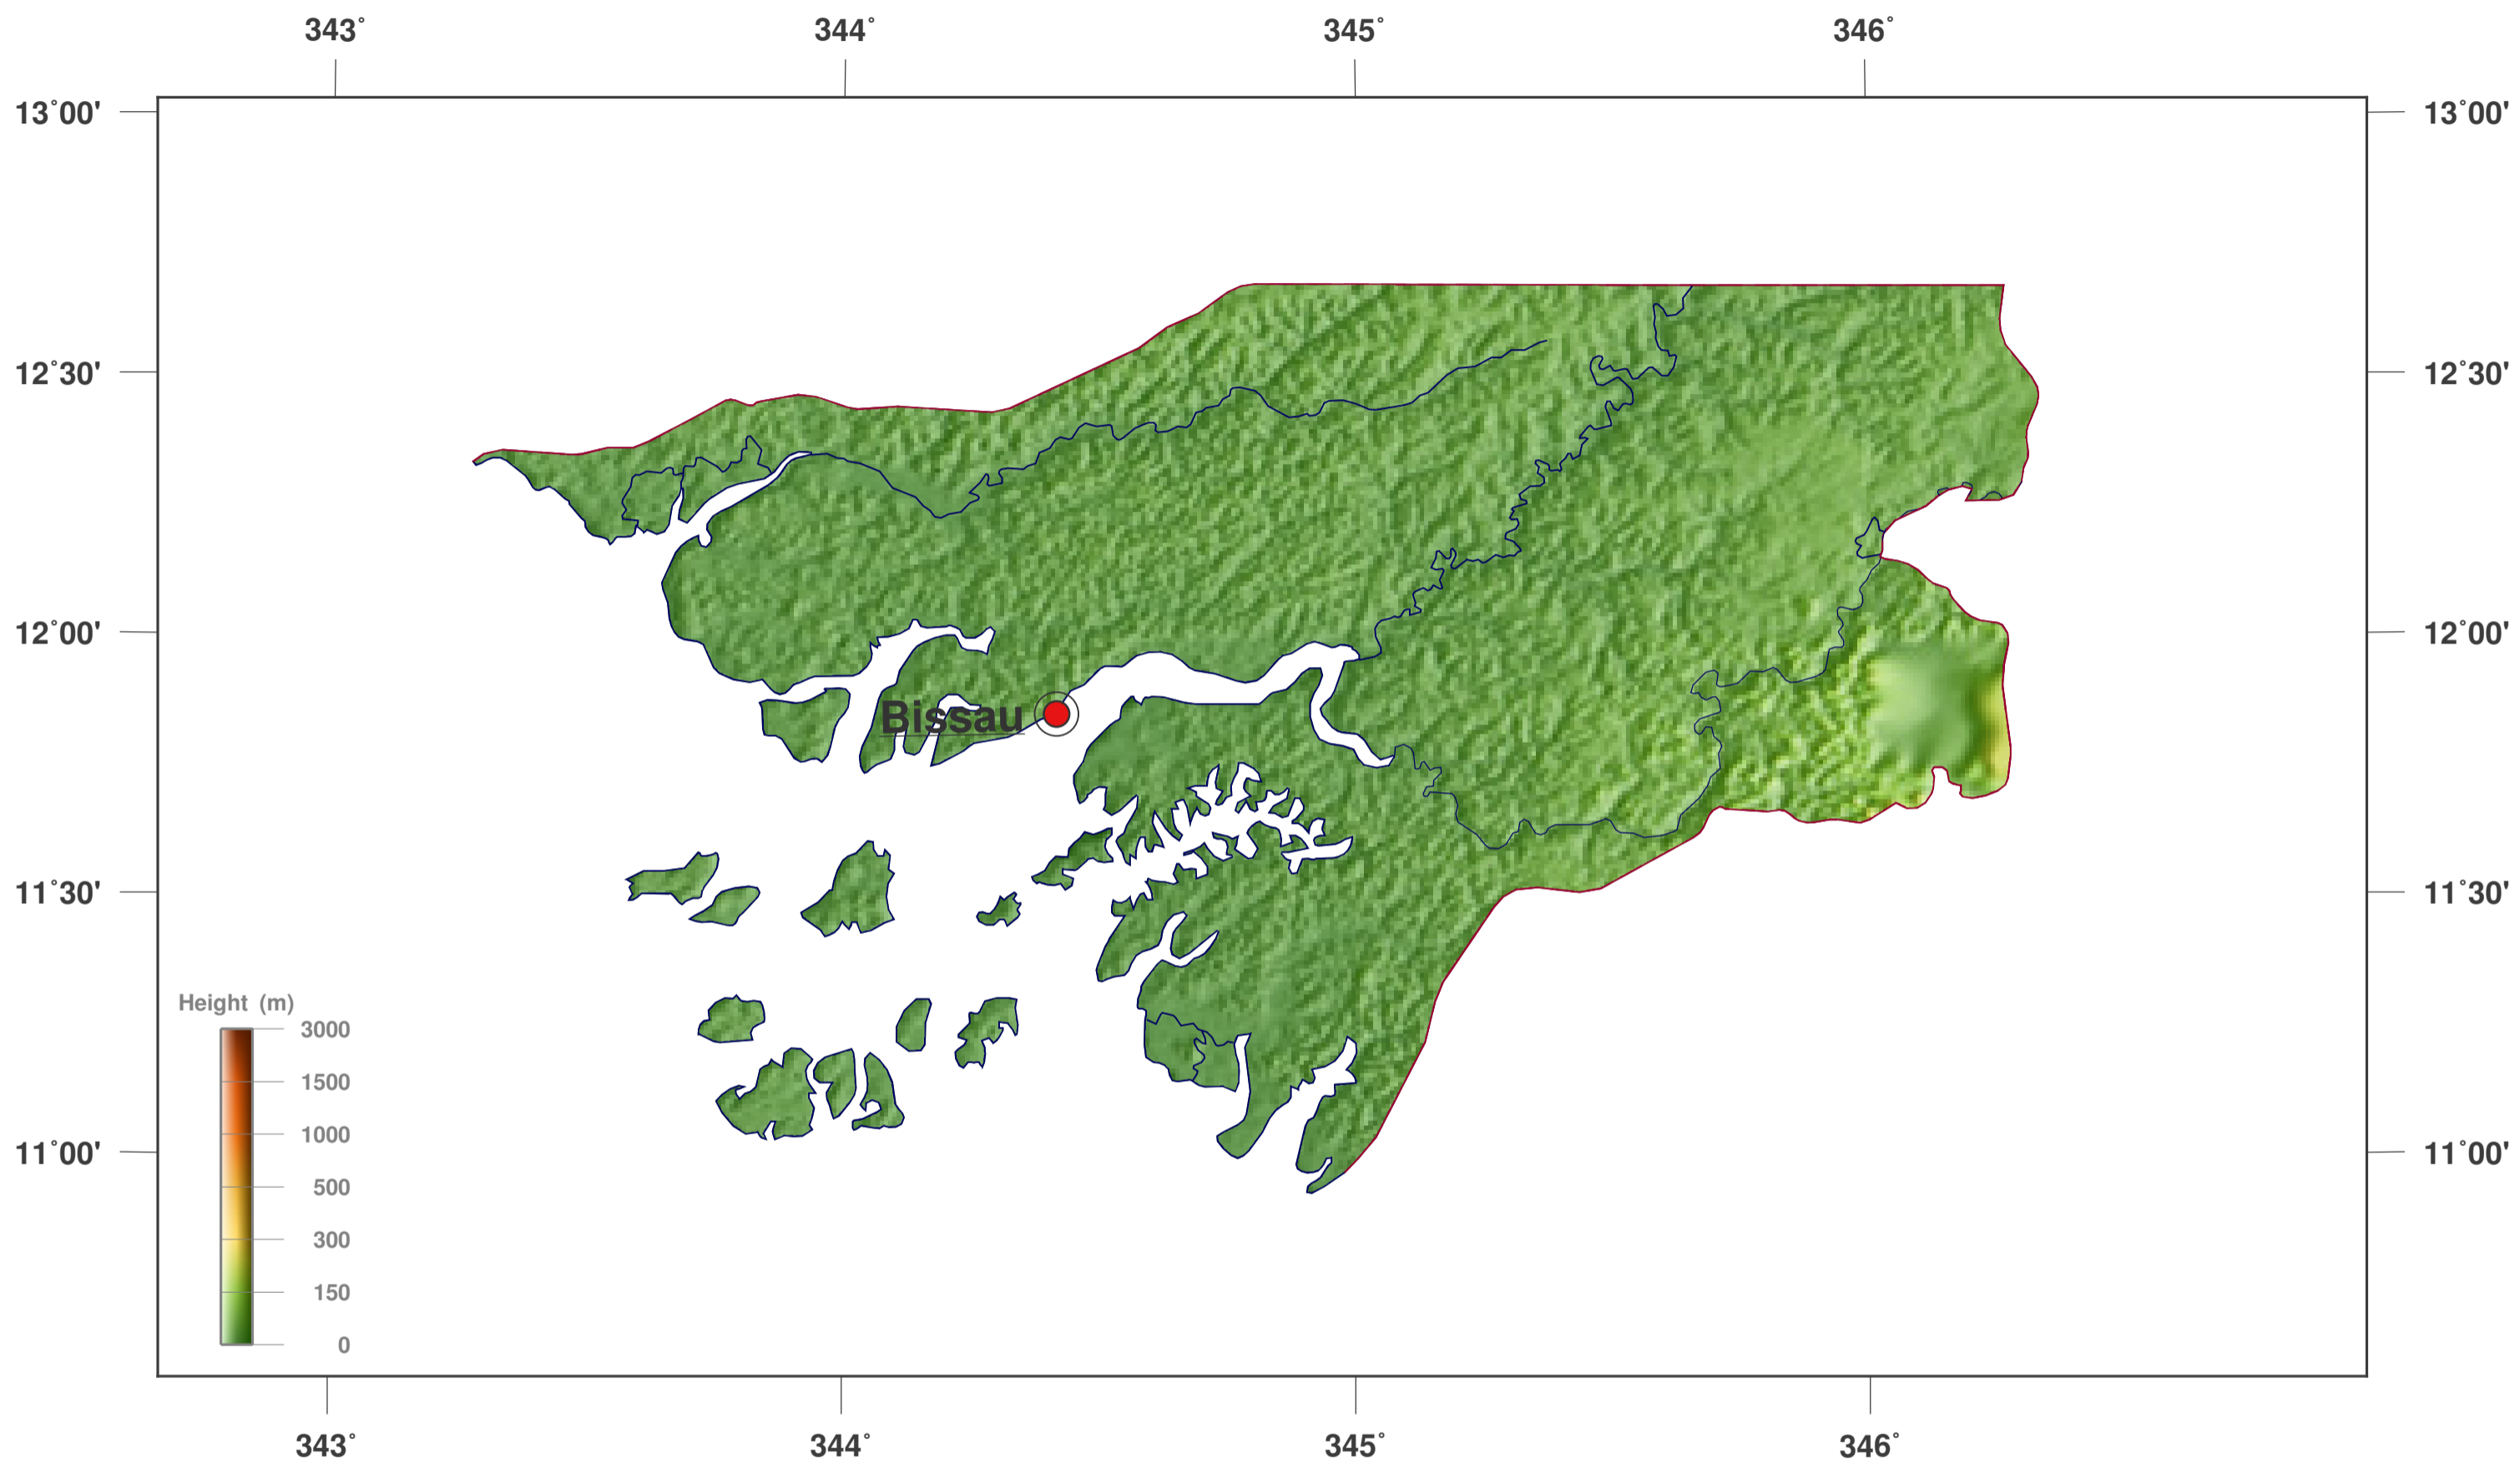

Guinea-Bissau: shaded height and relief map

**GINKGO
MAPS**

Map-License:

This map is licensed under the CC-BY-3.0 (<http://creativecommons.org/licenses/by/3.0/deed.en>). Please cite the GinkgoMaps-project and link back (<http://www.ginkgomaps.com>).

Parameter and used data:

Map Projection: Lambert (equal area); Map Center: lat 11.8°; lon -15.18°; vector data: Natural Earth (www.naturalearthdata.com) and GSHHG (www.soest.hawaii.edu/pwessel/gshhg); raster data: Geoware (www.geoware-online.com).