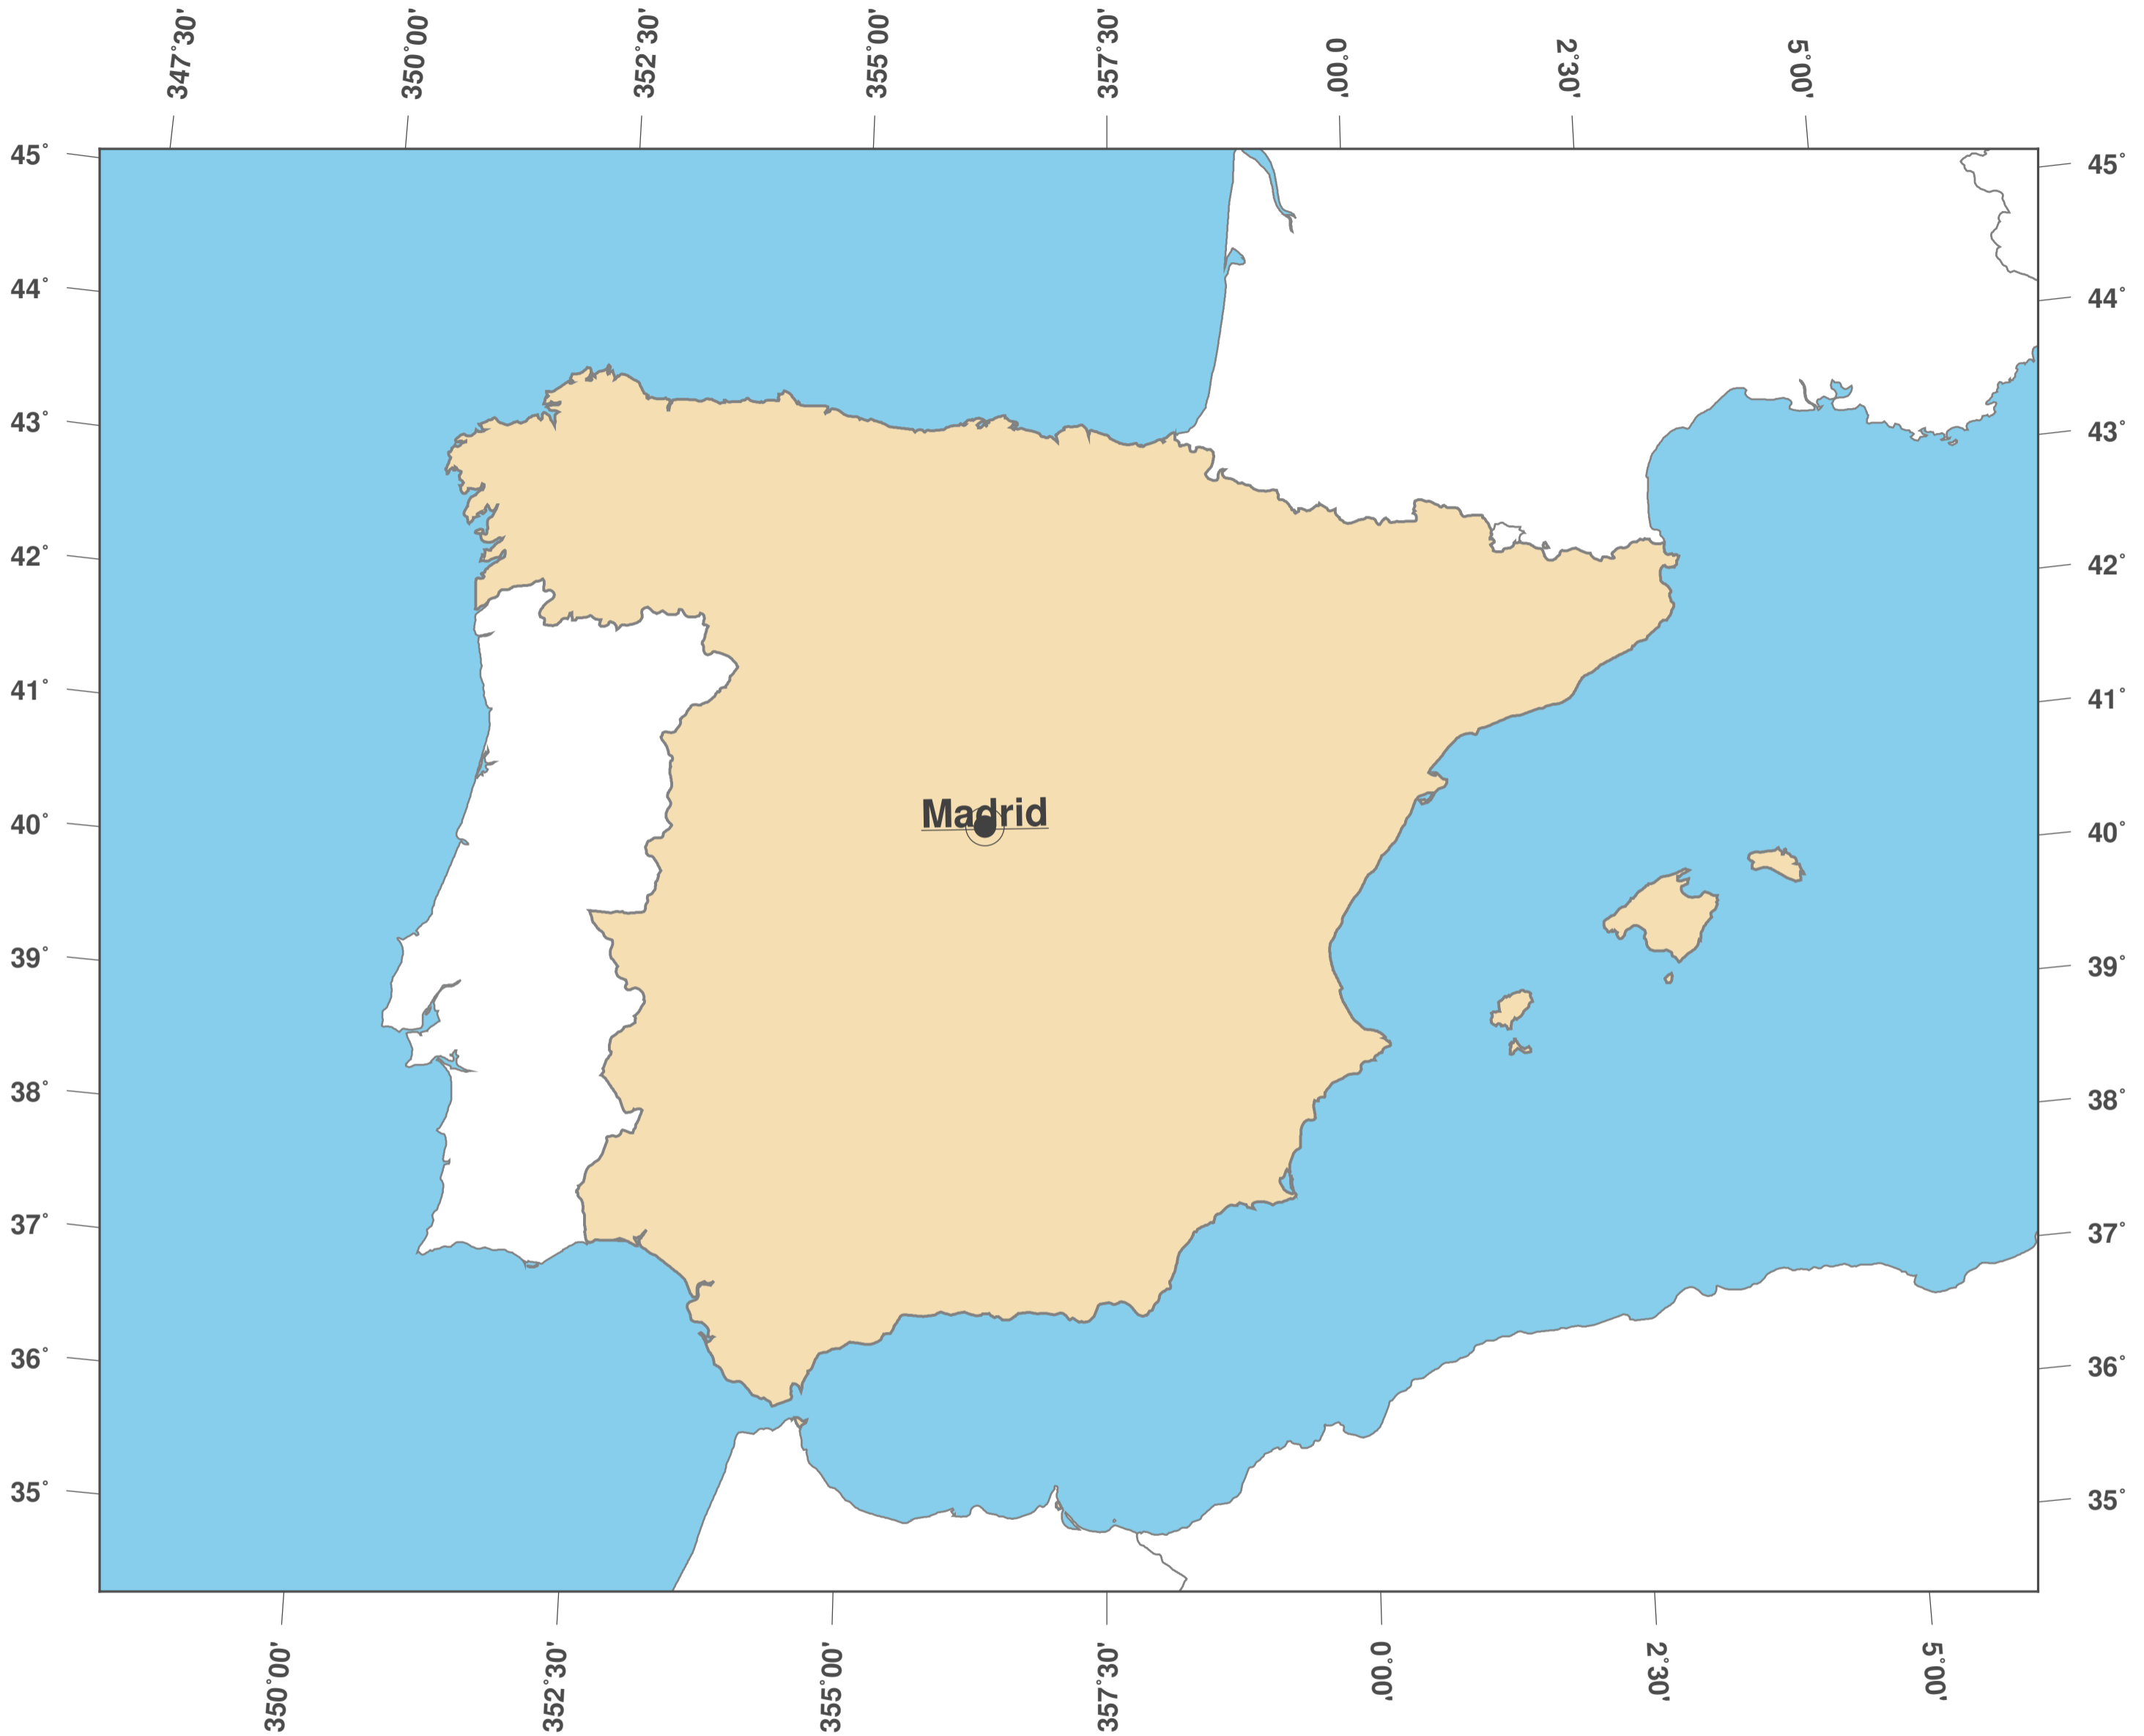

# Spain: Outline Map II

**GINKGO  
MAPS**

**Map-License:**

This map is licensed under the CC-BY-3.0 (<http://creativecommons.org/licenses/by/3.0/deed.en>). Please cite the GinkgoMaps-project and link back (<http://www.ginkgomaps.com>).

**Parameter and used data:**

Map Projection: Lambert (equal area); Map Center: lat 39.9° lon -2.49°; vector data: political borders by Natural Earth provided by <http://www.naturalearthdata.com>