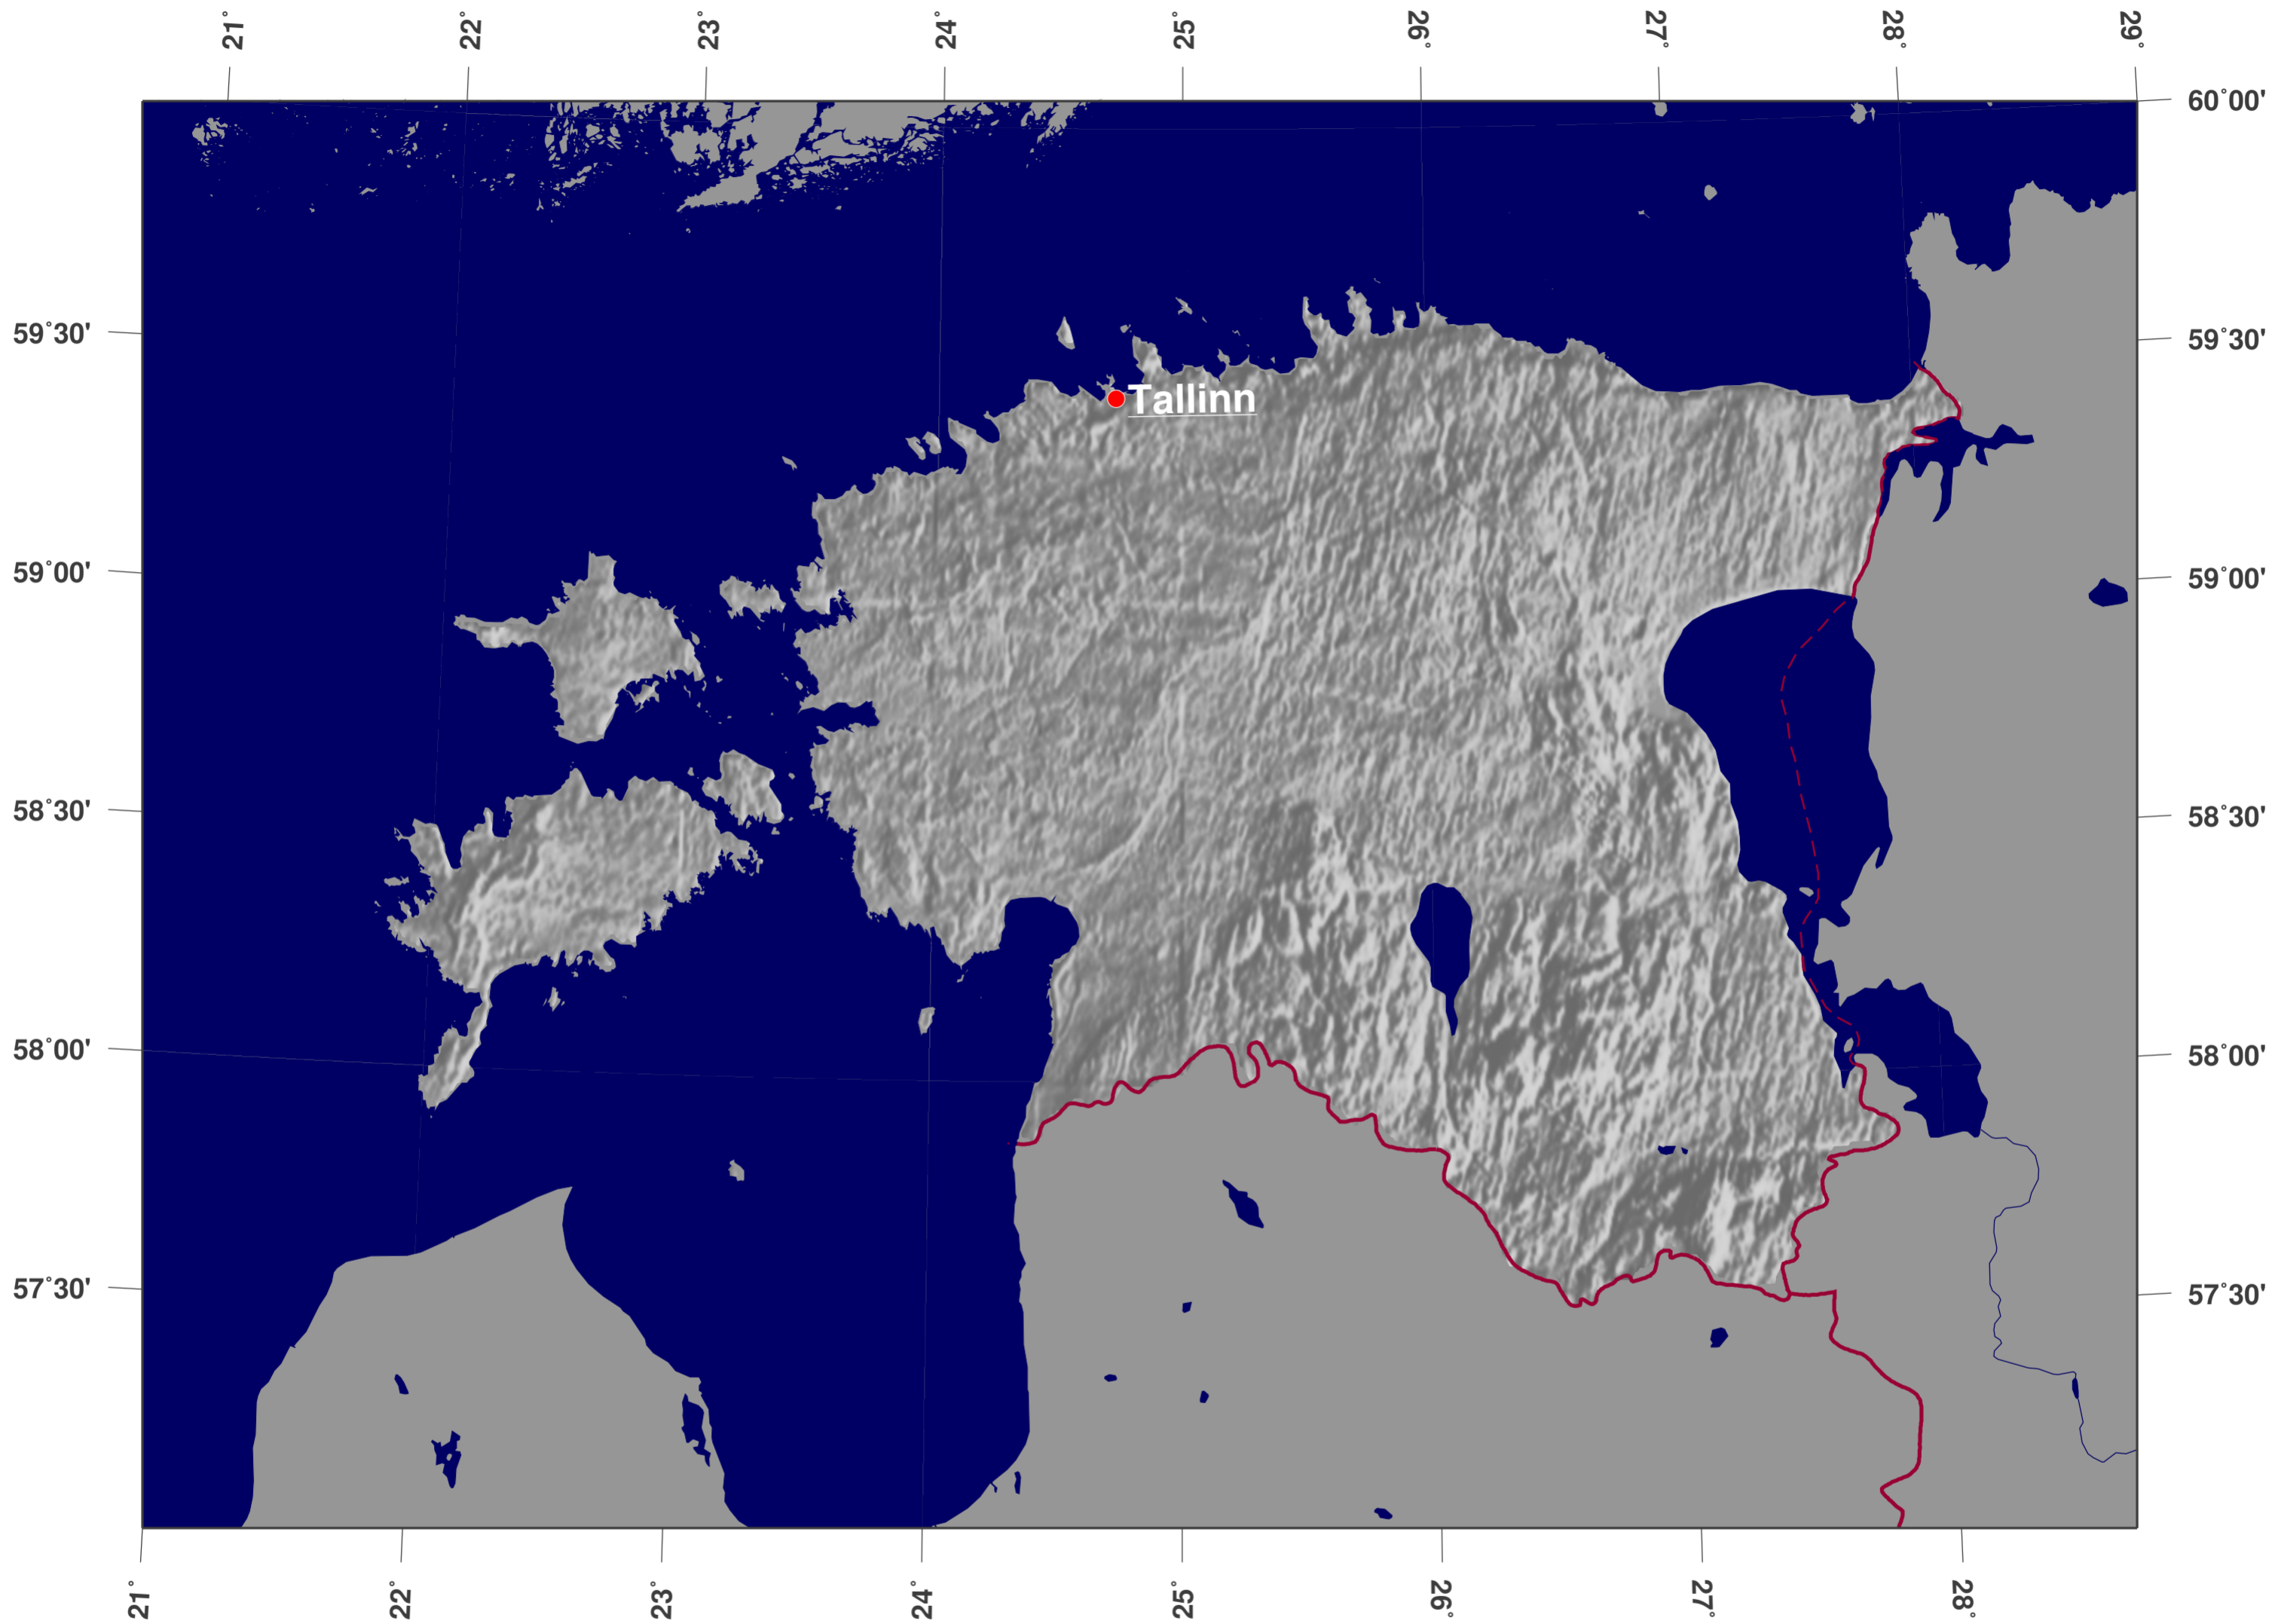

Estonia: shaded relief map

**GINKGO
MAPS**

Map-License:

This map is licensed under the Creative Commons Attribution 3.0 License (<http://creativecommons.org/licenses/by/3.0/>). Please cite the GinkgoMaps-project or link back (<http://www.ginkgomaps.com>).

Parameter and used data:

Map Projection: Lambert (equal area); Map Center: lat 58.6°; lon 25.02°; vector data: GSHHS and political borders by GMT (gmt.soest.hawaii.edu); raster data: 30sec dtm-blend of GTOPO30, ICBAO, TOPO6.2, and ETOPO5 provided by Geoware (<http://www.geoware-online.com>)