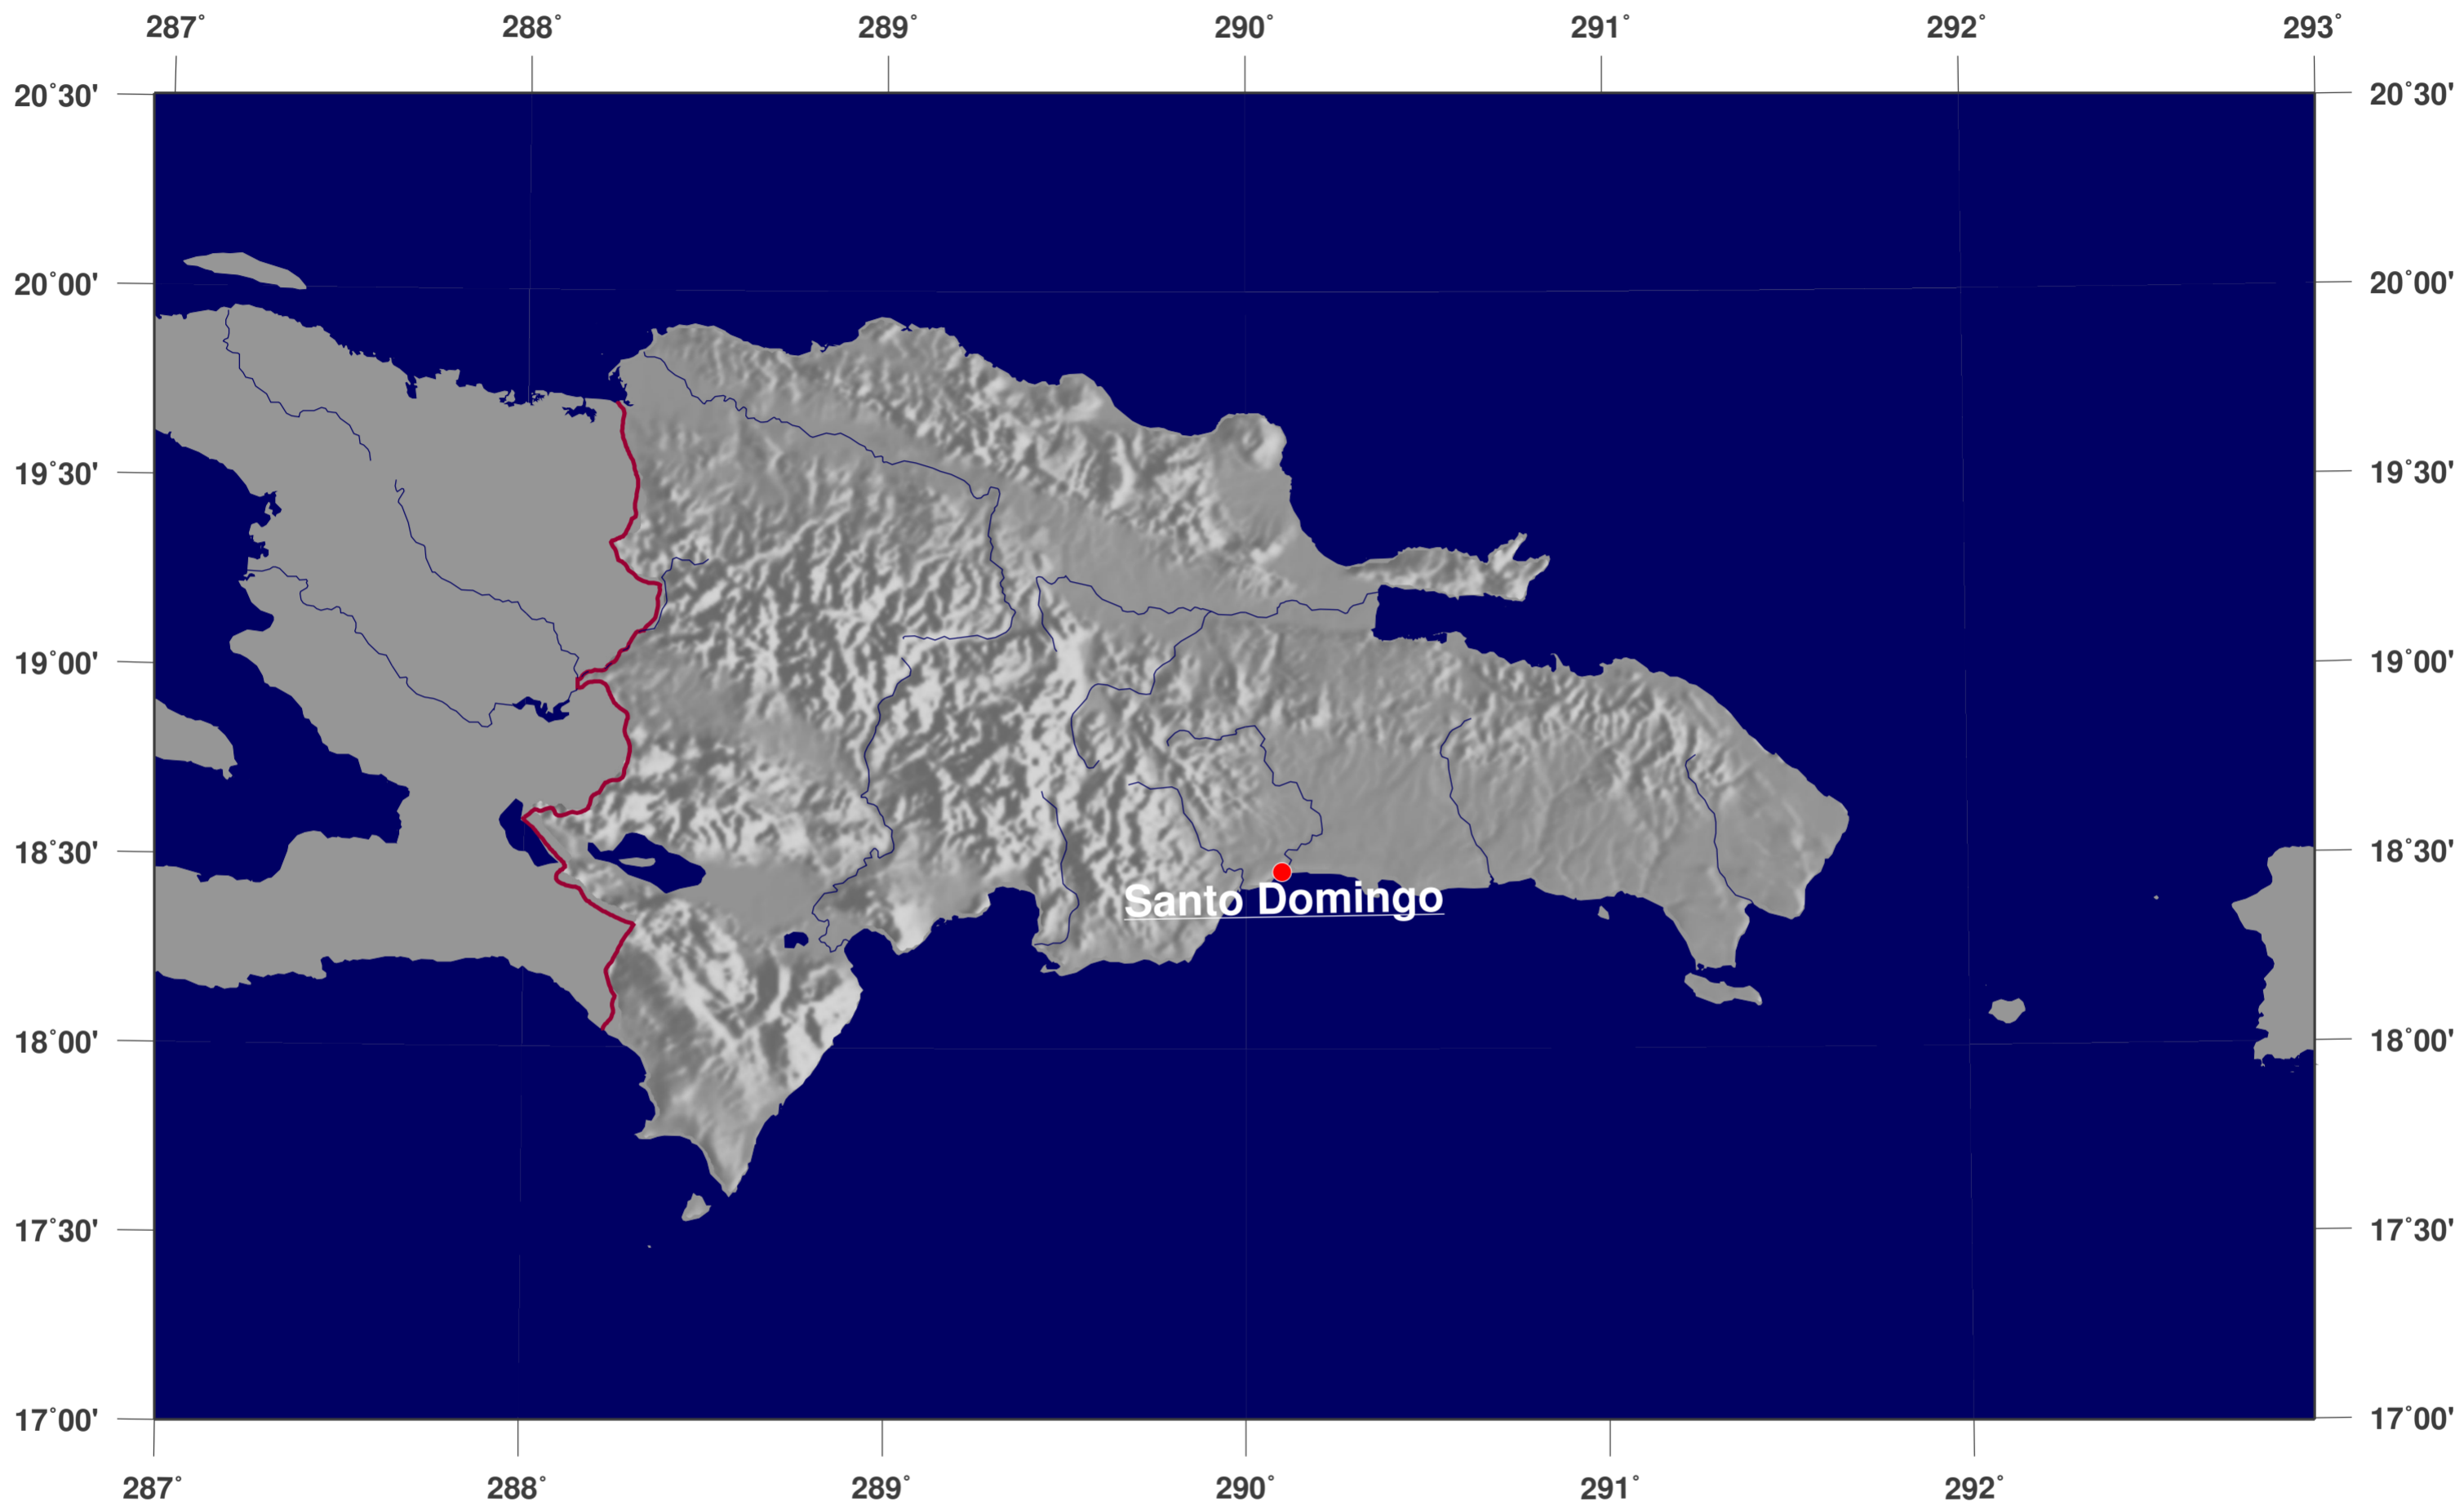

Dominican Republic: shaded relief map

**GINKGO
MAPS**

Map-License:

This map is licensed under the Creative Commons Attribution 3.0 License (<http://creativecommons.org/licenses/by/3.0/>). Please cite the GinkgoMaps-project or link back (<http://www.ginkgomaps.com>).

Parameter and used data:

Map Projection: Lambert (equal area); Map Center: lat 18.74°; lon -70.16°; vector data: GSHHS and political borders by GMT (gmt.soest.hawaii.edu); raster data: 30sec dtm-blend of GTOPO30, ICBAO, TOPO6.2, and ETOPO5 provided by Geoware (<http://www.geoware-online.com>)