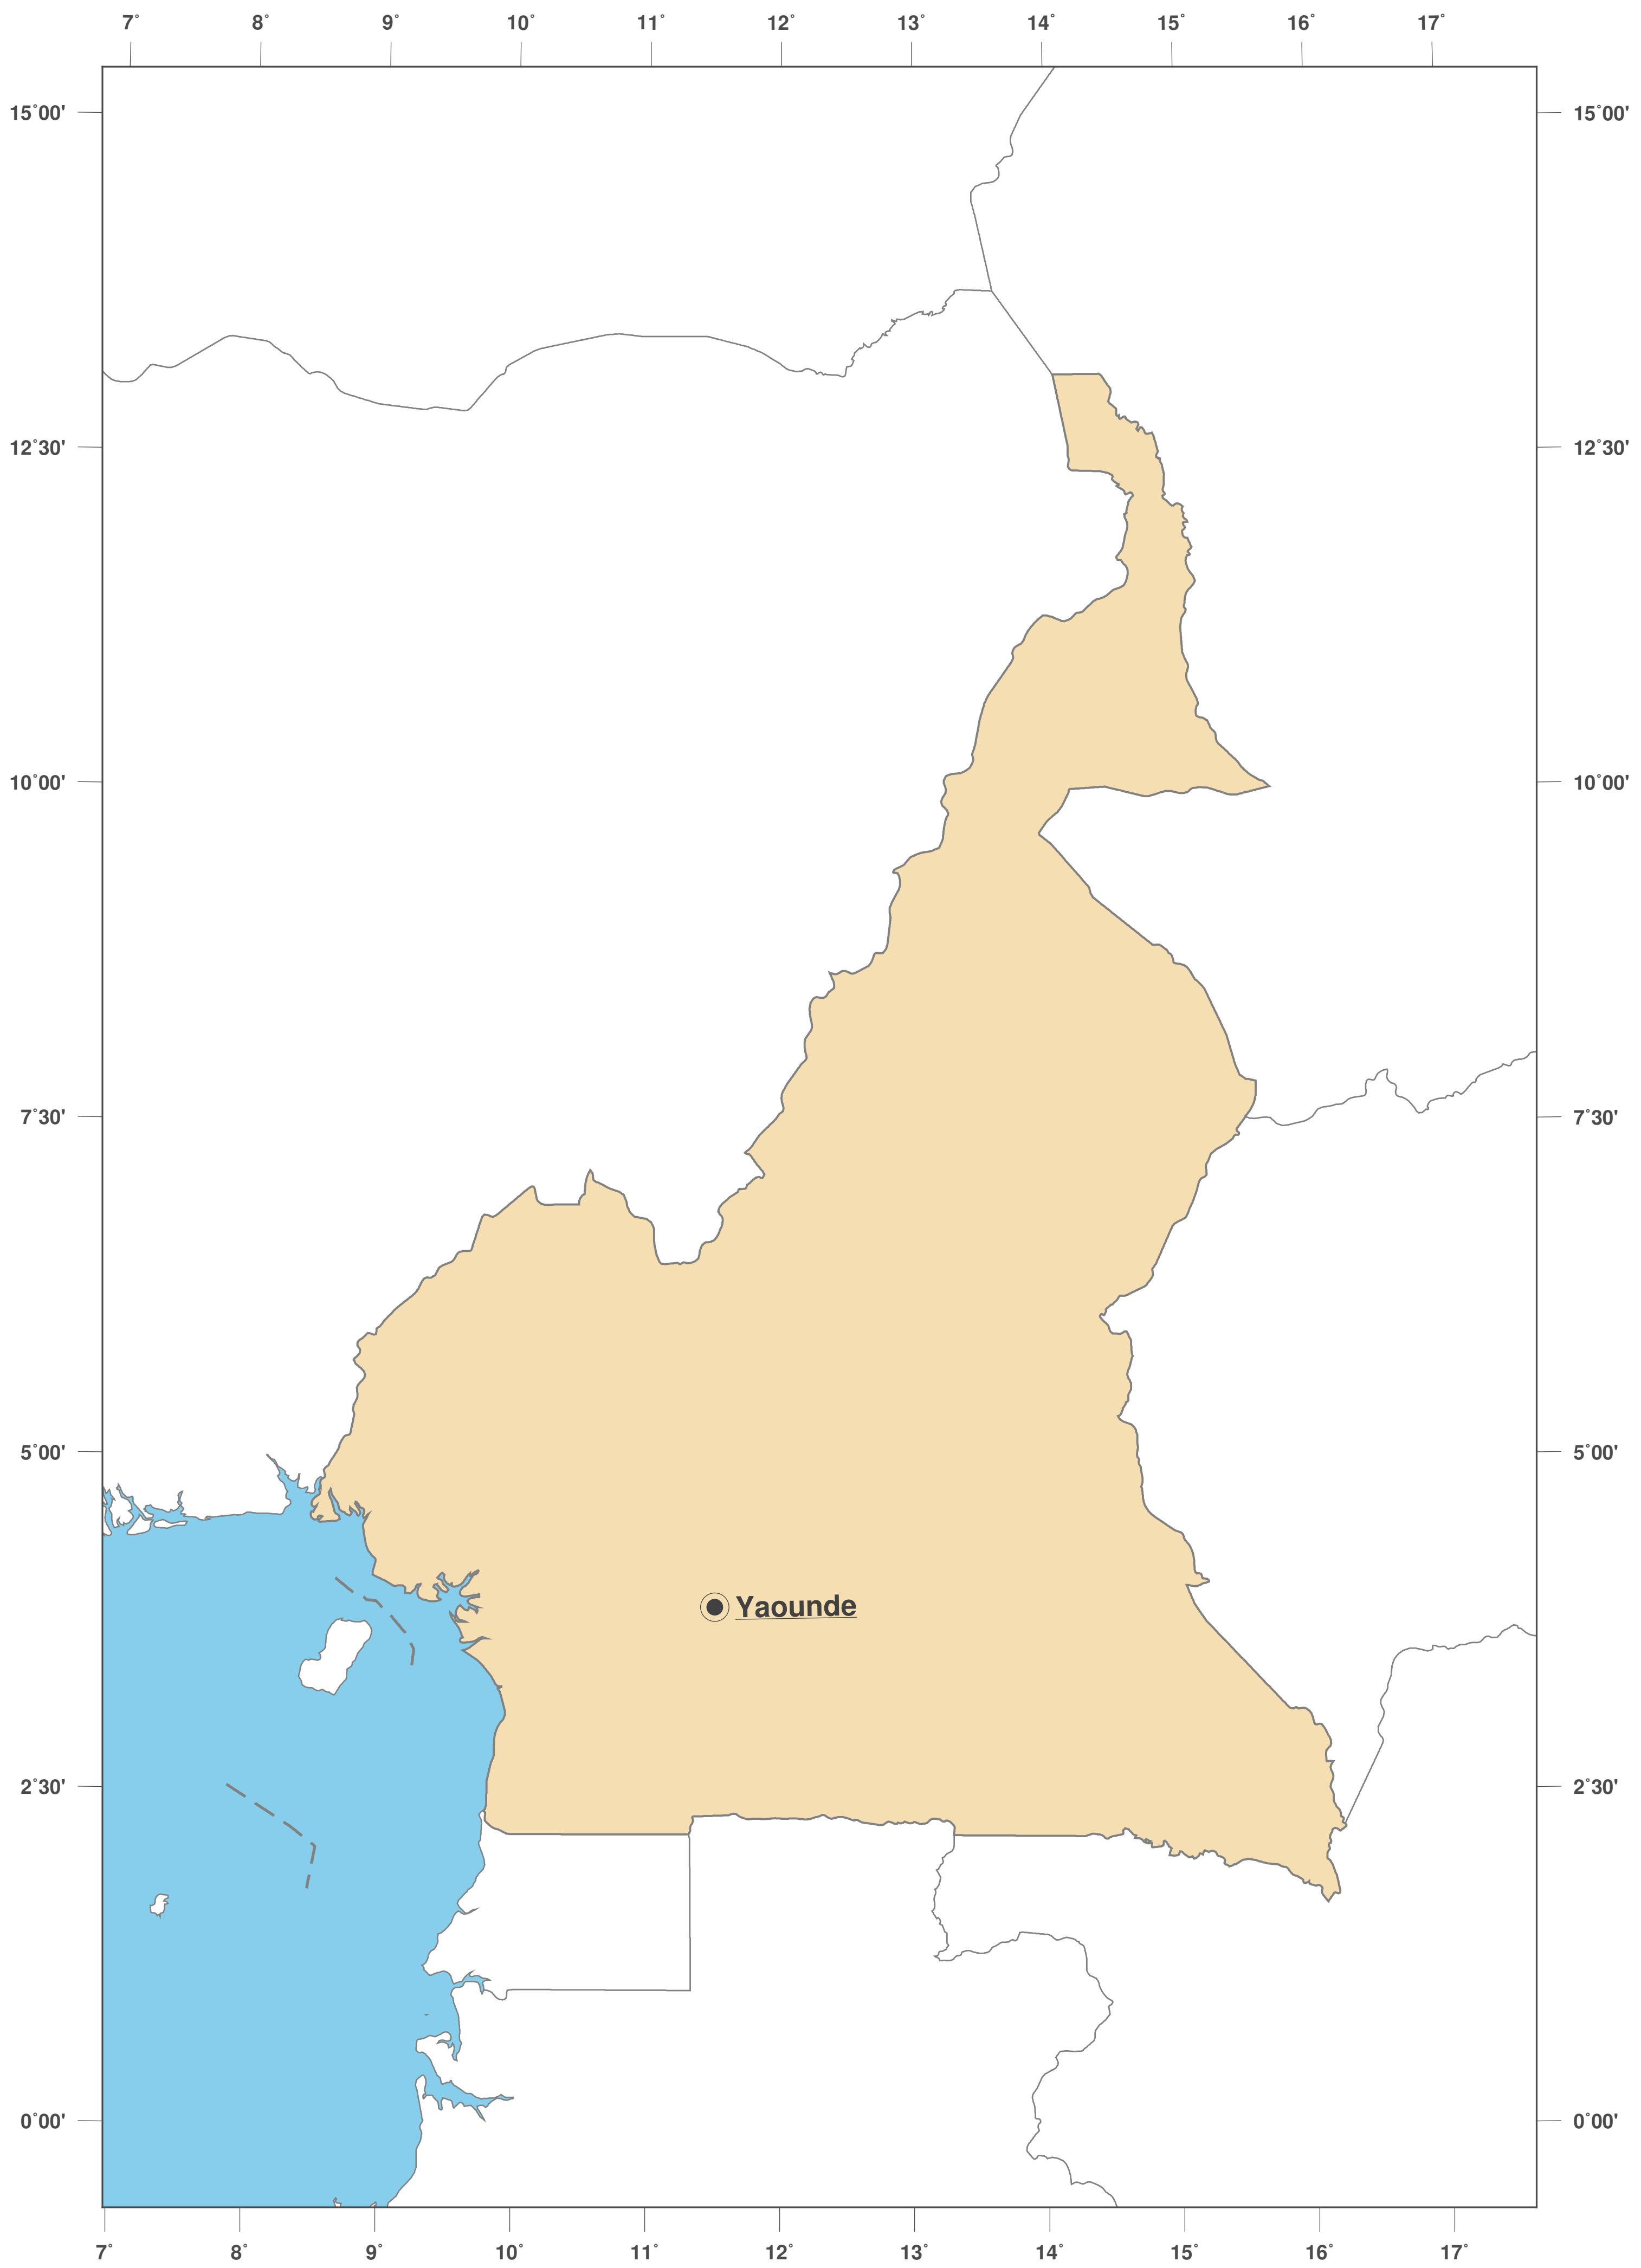

Cameroon: Outline Map II

Map-License:

This map is licensed under the CC-BY-3.0 (<http://creativecommons.org/licenses/by/3.0/deed.en>). Please cite the GinkgoMaps-project and link back (<http://www.ginkgomaps.com>).

Parameter and used data:

Map Projection: Lambert (equal area); Map Center: lat 7.37° lon 12.34°; vector data: political borders by Natural Earth provided by <http://www.naturalearthdata.com>