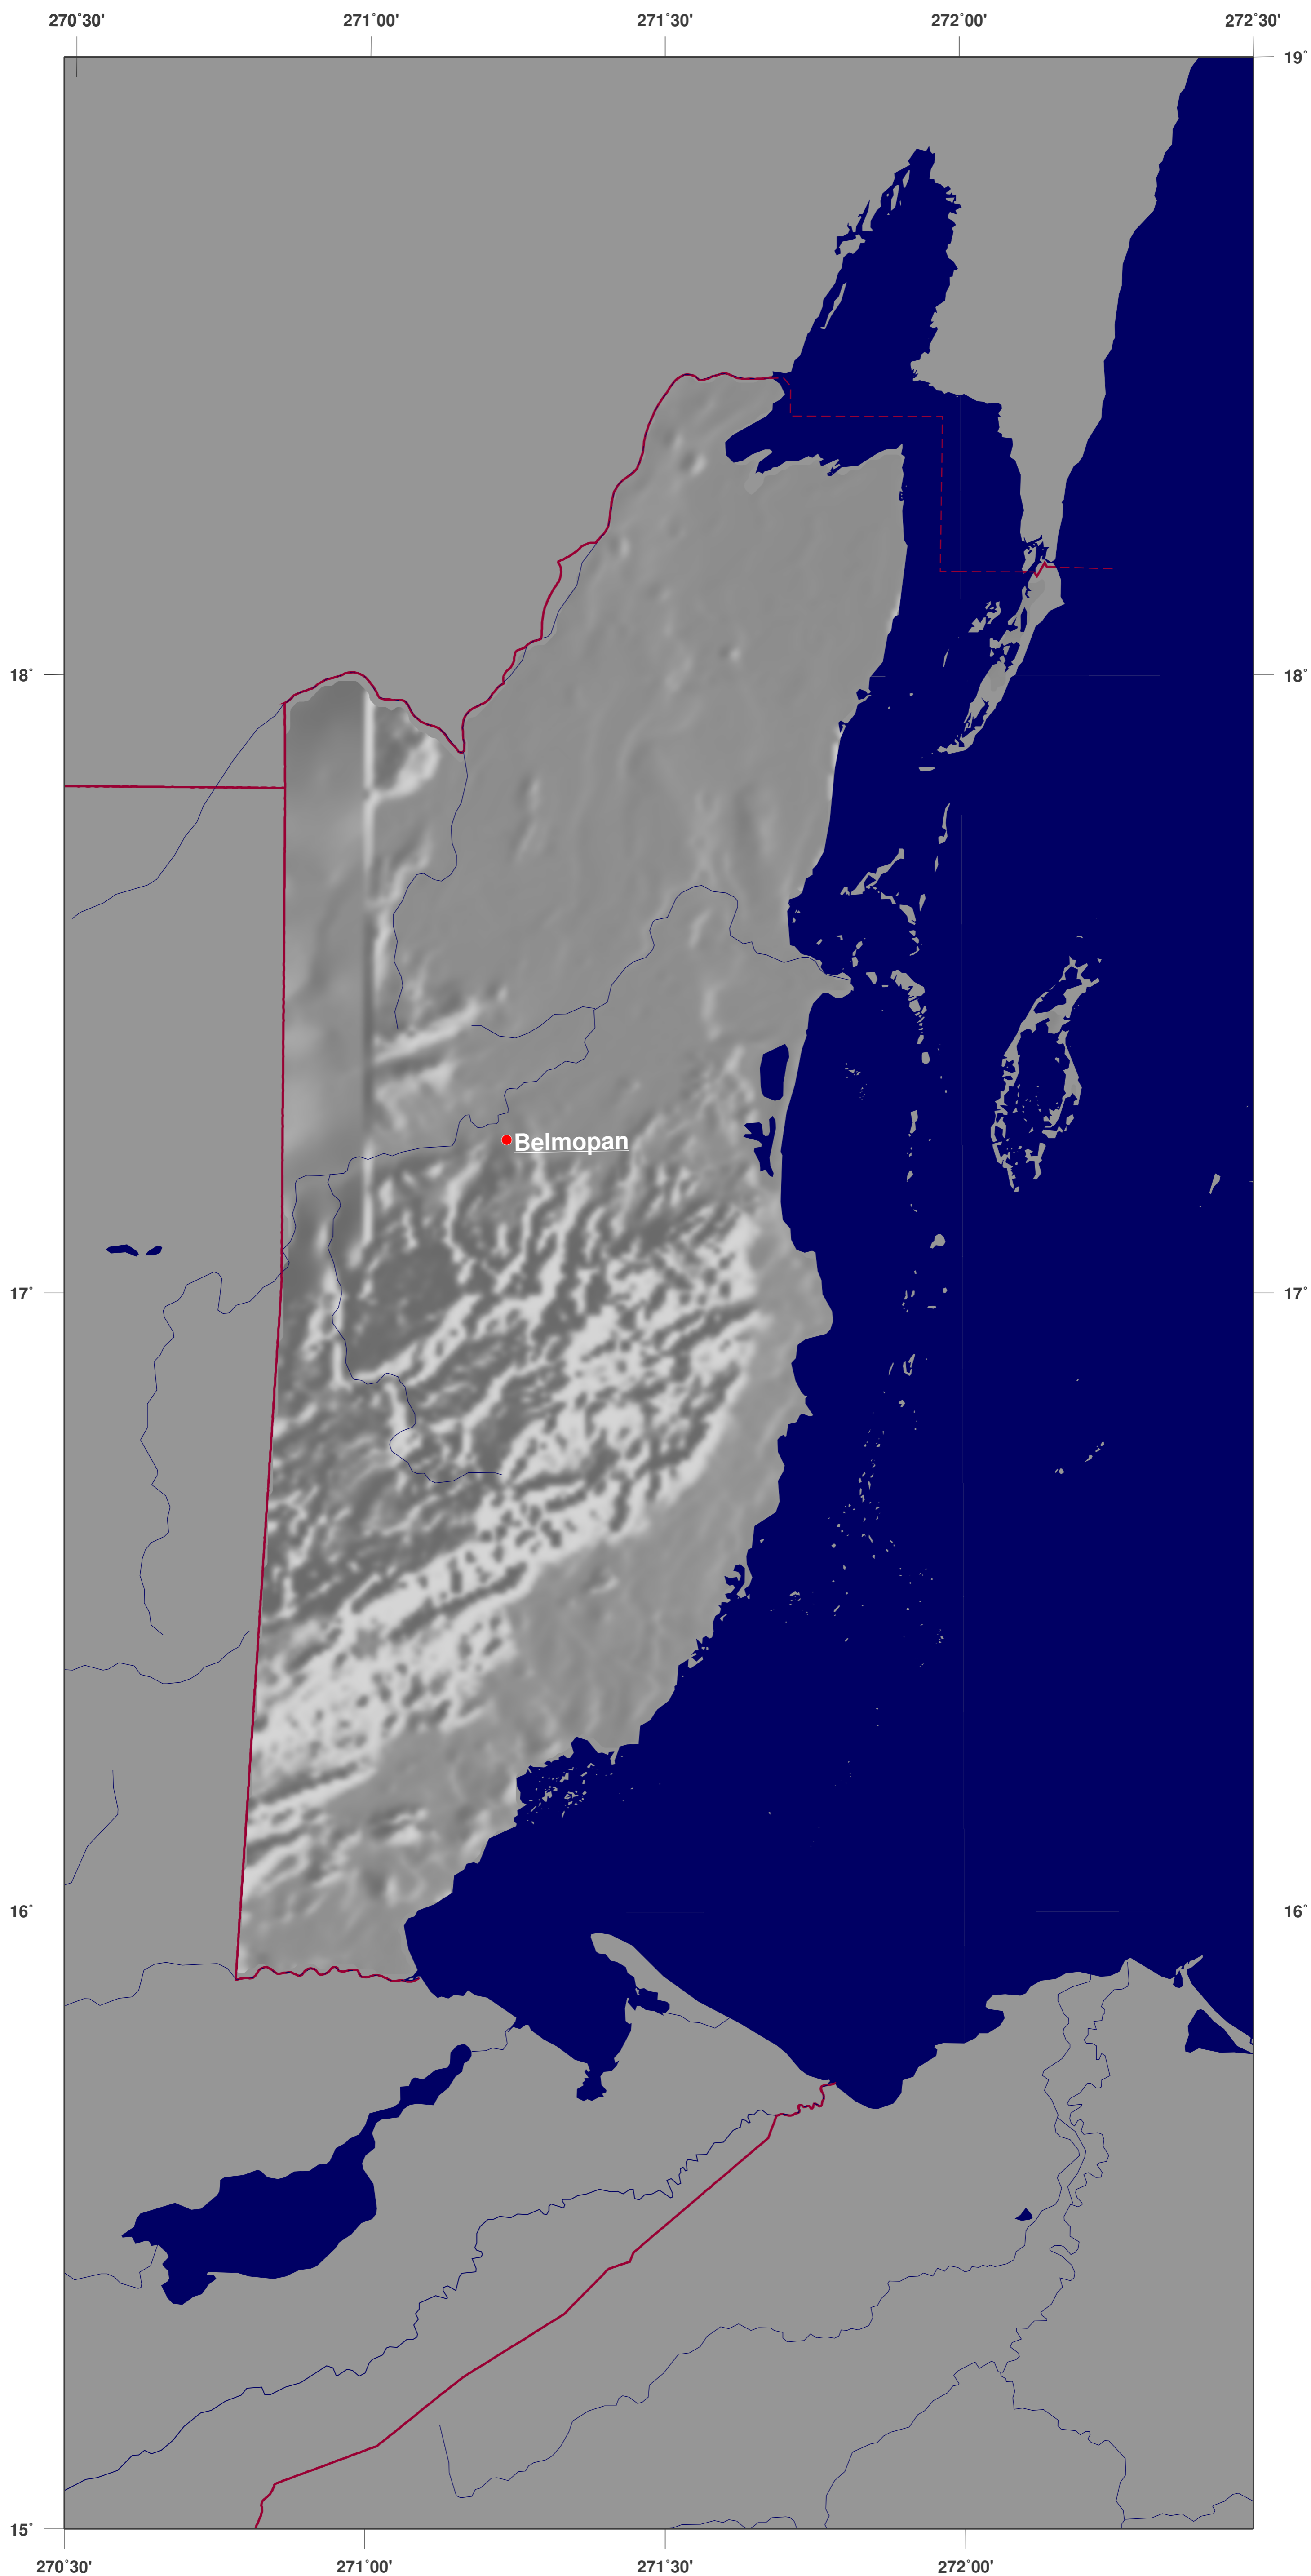

Belize: shaded relief map

**GINKGO
MAPS**

Map-License:

This map is licensed under the Creative Commons Attribution 3.0 License (<http://creativecommons.org/licenses/by/3.0/>). Please cite the GinkgoMaps-project or link back (<http://www.ginkgomaps.com>).

Parameter and used data:

Map Projection: Lambert (equal area); Map Center: lat 17.19°; lon -88.5°; vector data: GSHHS and political borders by GMT (gmt.soest.hawaii.edu); raster data: 30sec dtm-blend of GTOPO30, ICBAO, TOPO6.2, and ETOPO5 provided by Geoware (<http://www.geoware-online.com>)