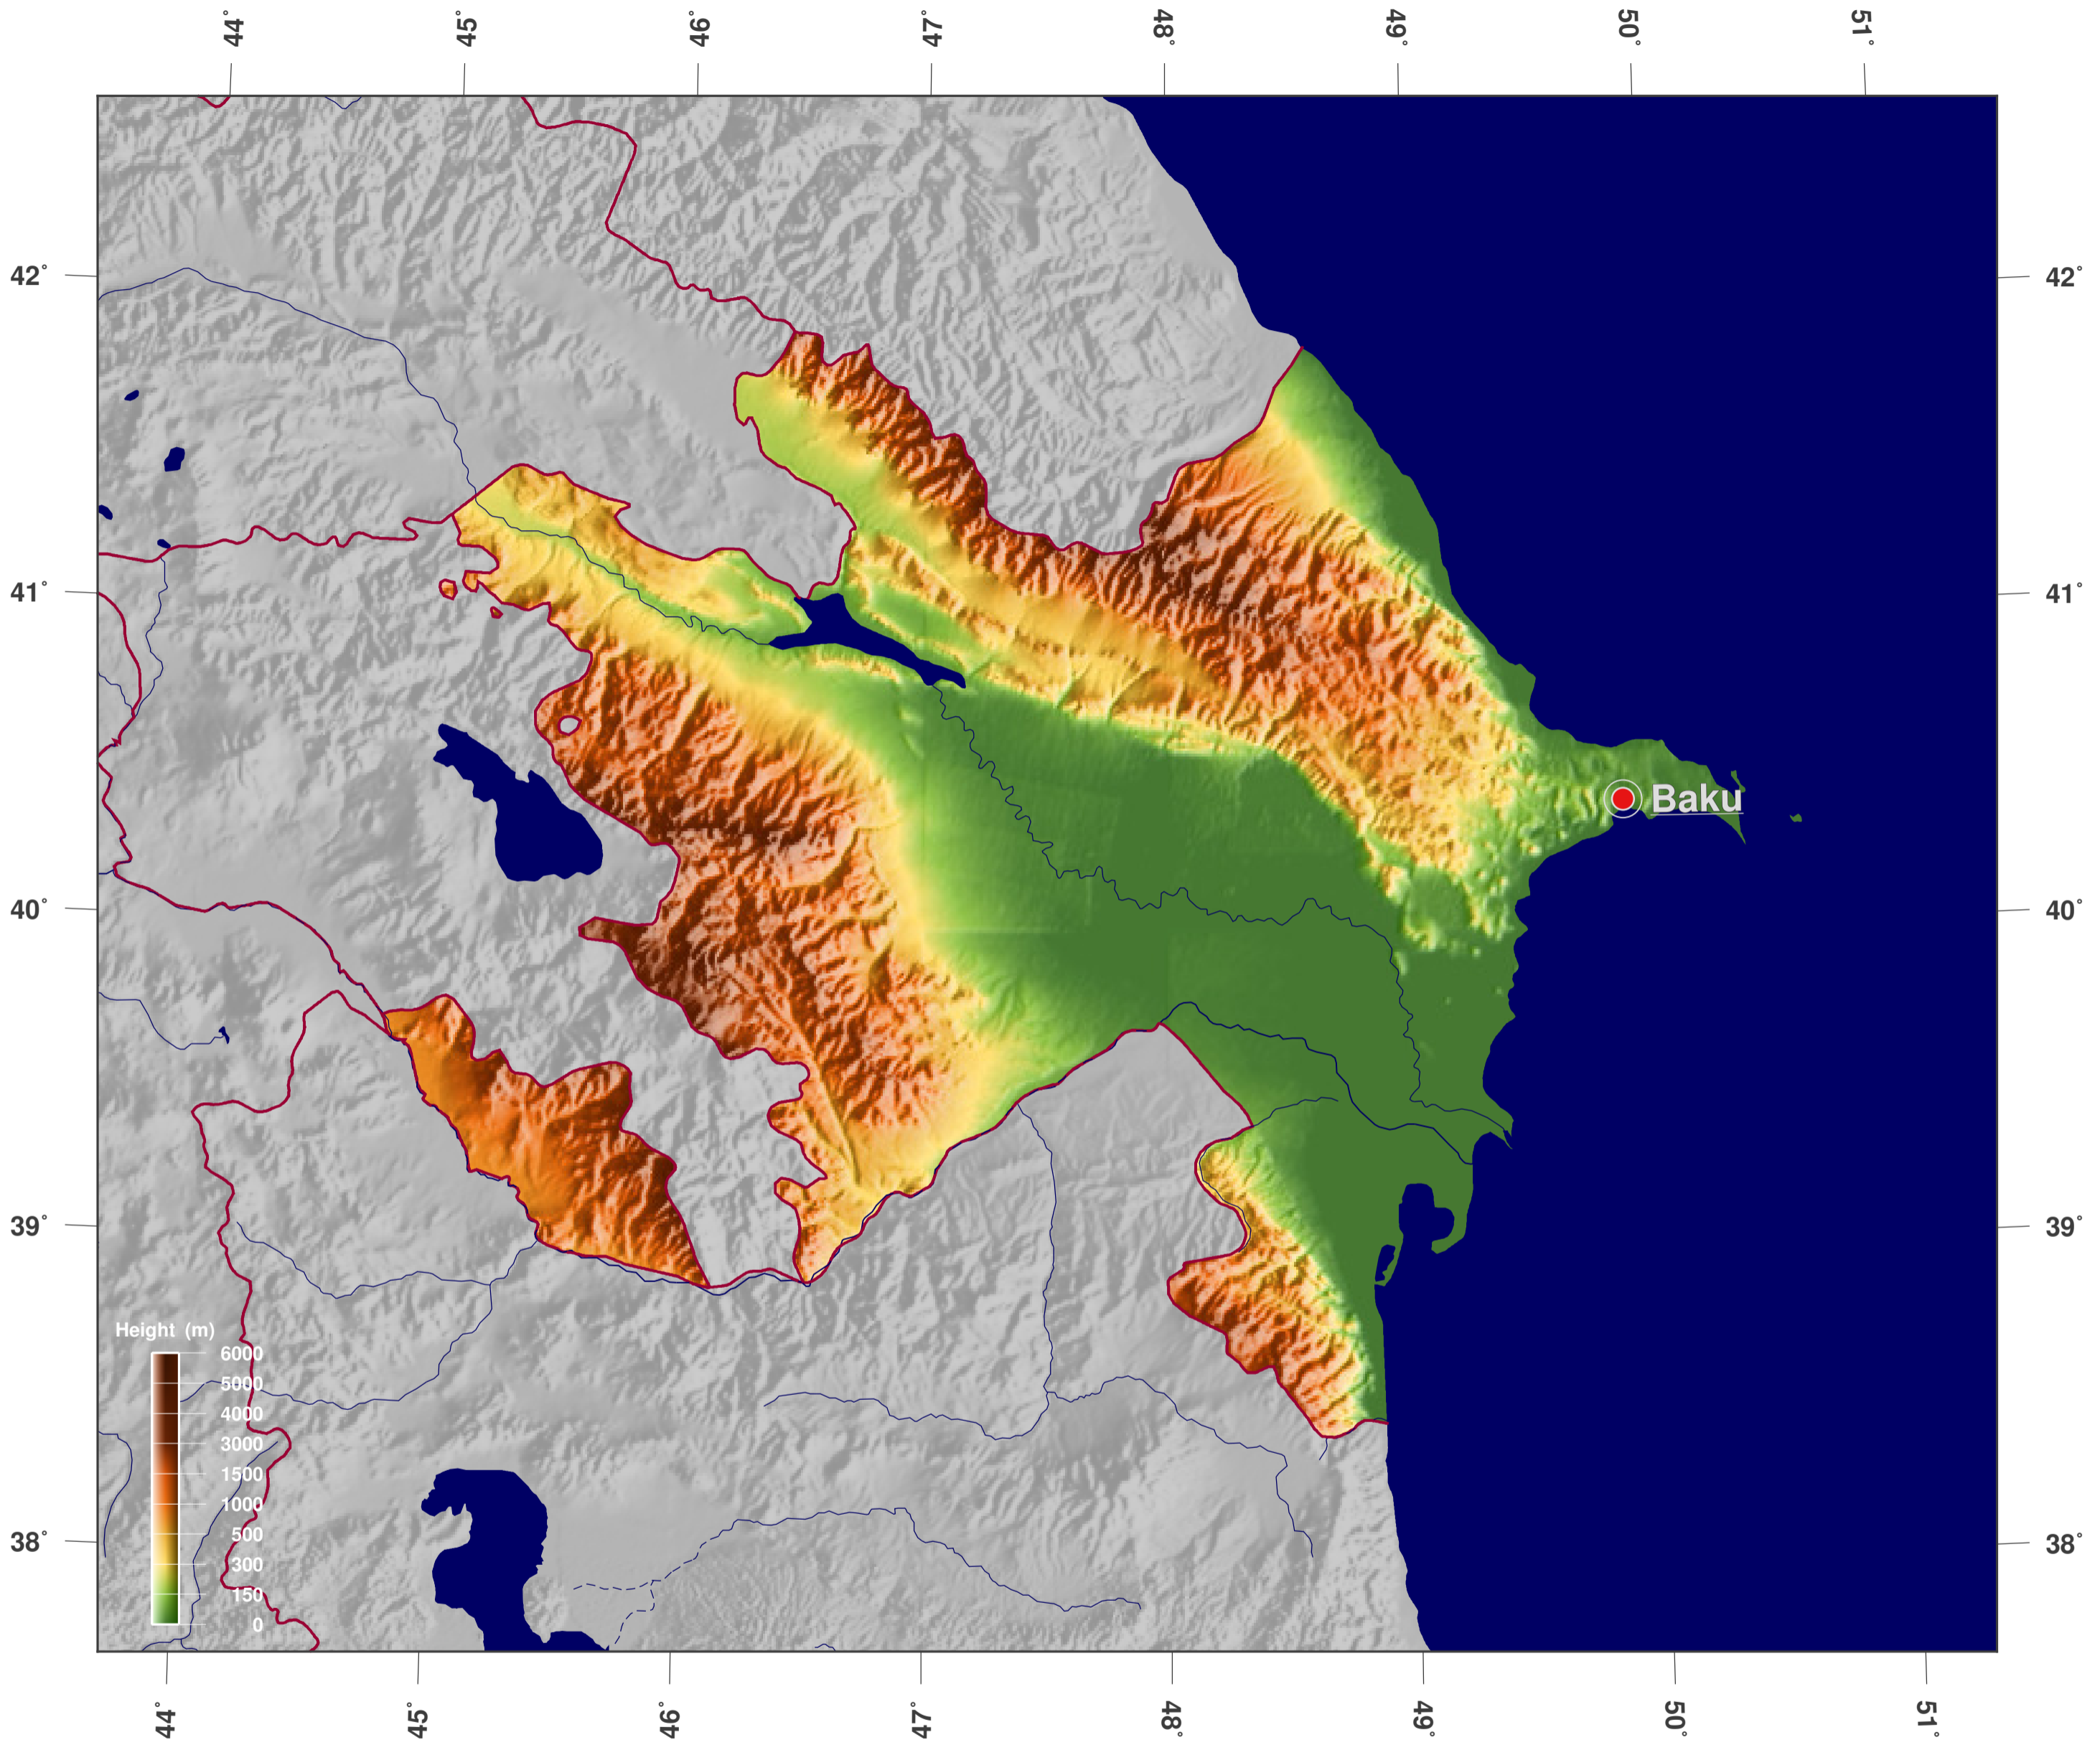

# Azerbaijan: shaded height and relief map

**GINKGO  
MAPS**

## Map-License:

This map is licensed under the CC-BY-3.0 (<http://creativecommons.org/licenses/by/3.0/deed.en>). Please cite the GinkgoMaps-project and link back (<http://www.ginkgomaps.com>).

## Parameter and used data:

Map Projection: Lambert (equal area); Map Center: lat 40.15°; lon 47.57°; vector data: Natural Earth ([www.naturalearthdata.com](http://www.naturalearthdata.com)) and GSHHG ([www.soest.hawaii.edu/pwessel/gshhg](http://www.soest.hawaii.edu/pwessel/gshhg)); raster data: Geoware ([www.geoware-online.com](http://www.geoware-online.com)).