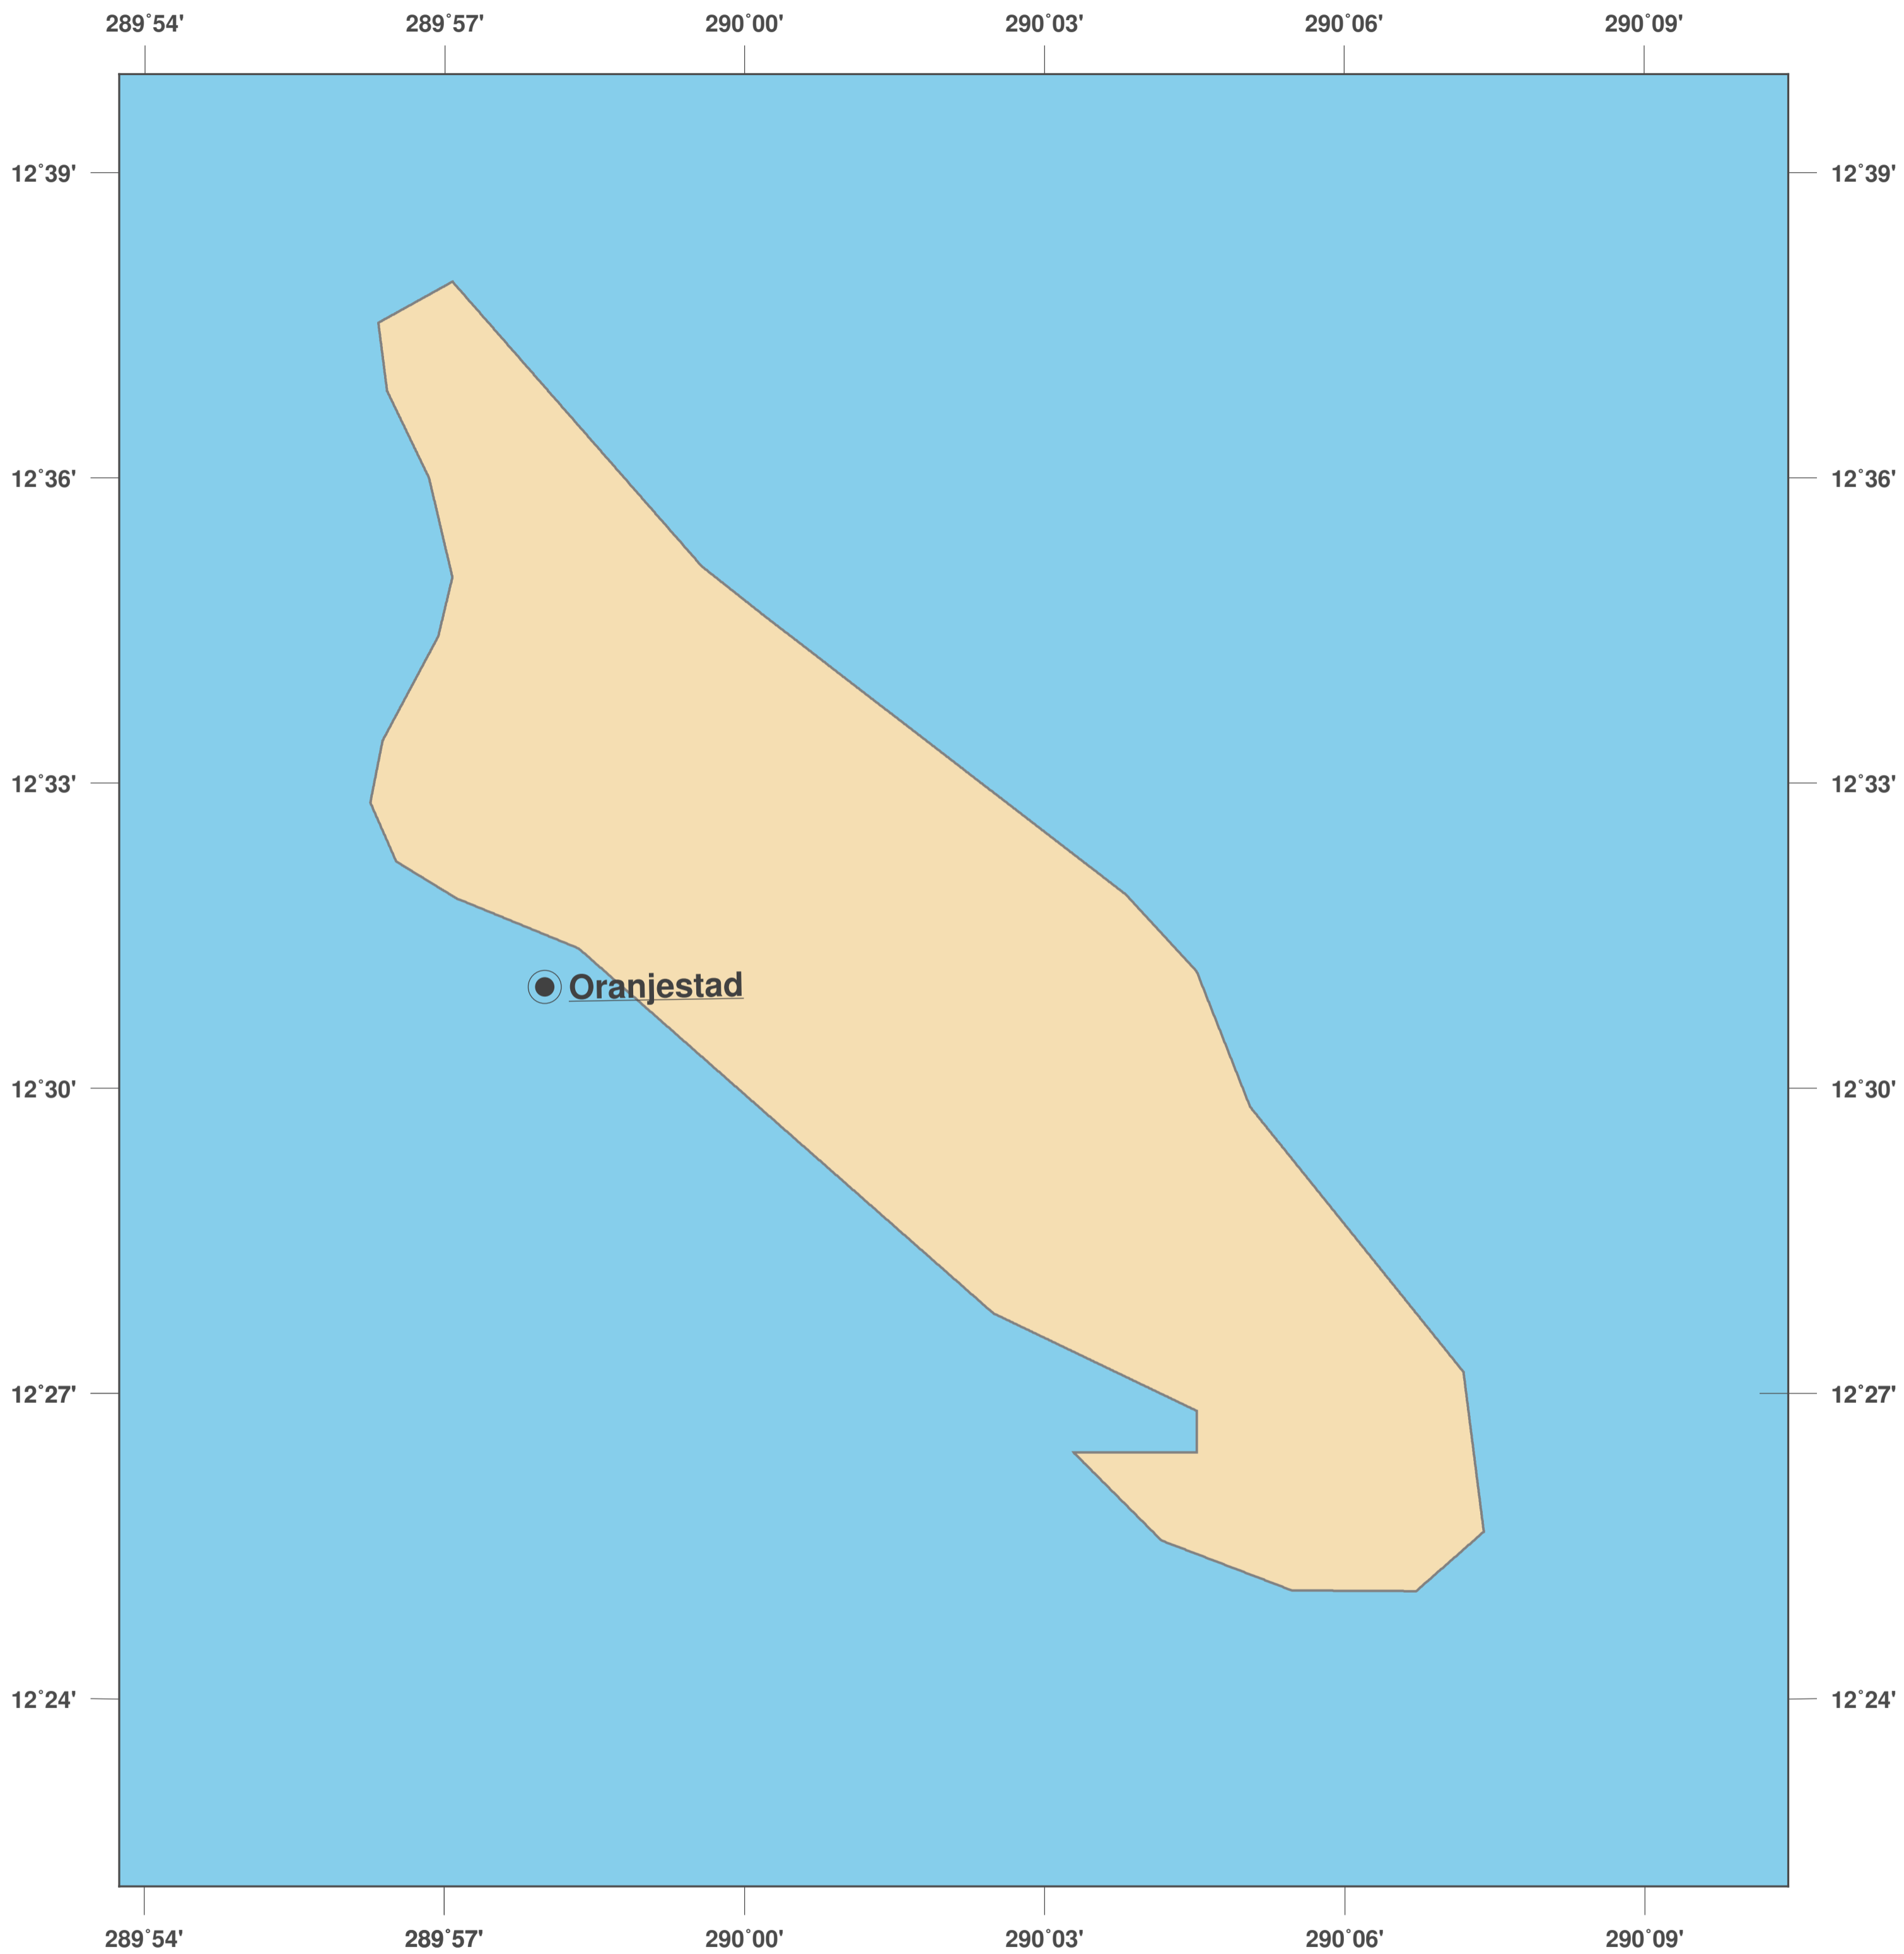

Aruba: Outline Map II

**GINKGO
MAPS**

Map-License:

This map is licensed under the CC-BY-3.0 (<http://creativecommons.org/licenses/by/3.0/deed.en>). Please cite the GinkgoMaps-project and link back (<http://www.ginkgomaps.com>).

Parameter and used data:

Map Projection: Lambert (equal area); Map Center: lat 12.52° lon -69.97°; vector data: political borders by Natural Earth provided by <http://www.naturalearthdata.com>