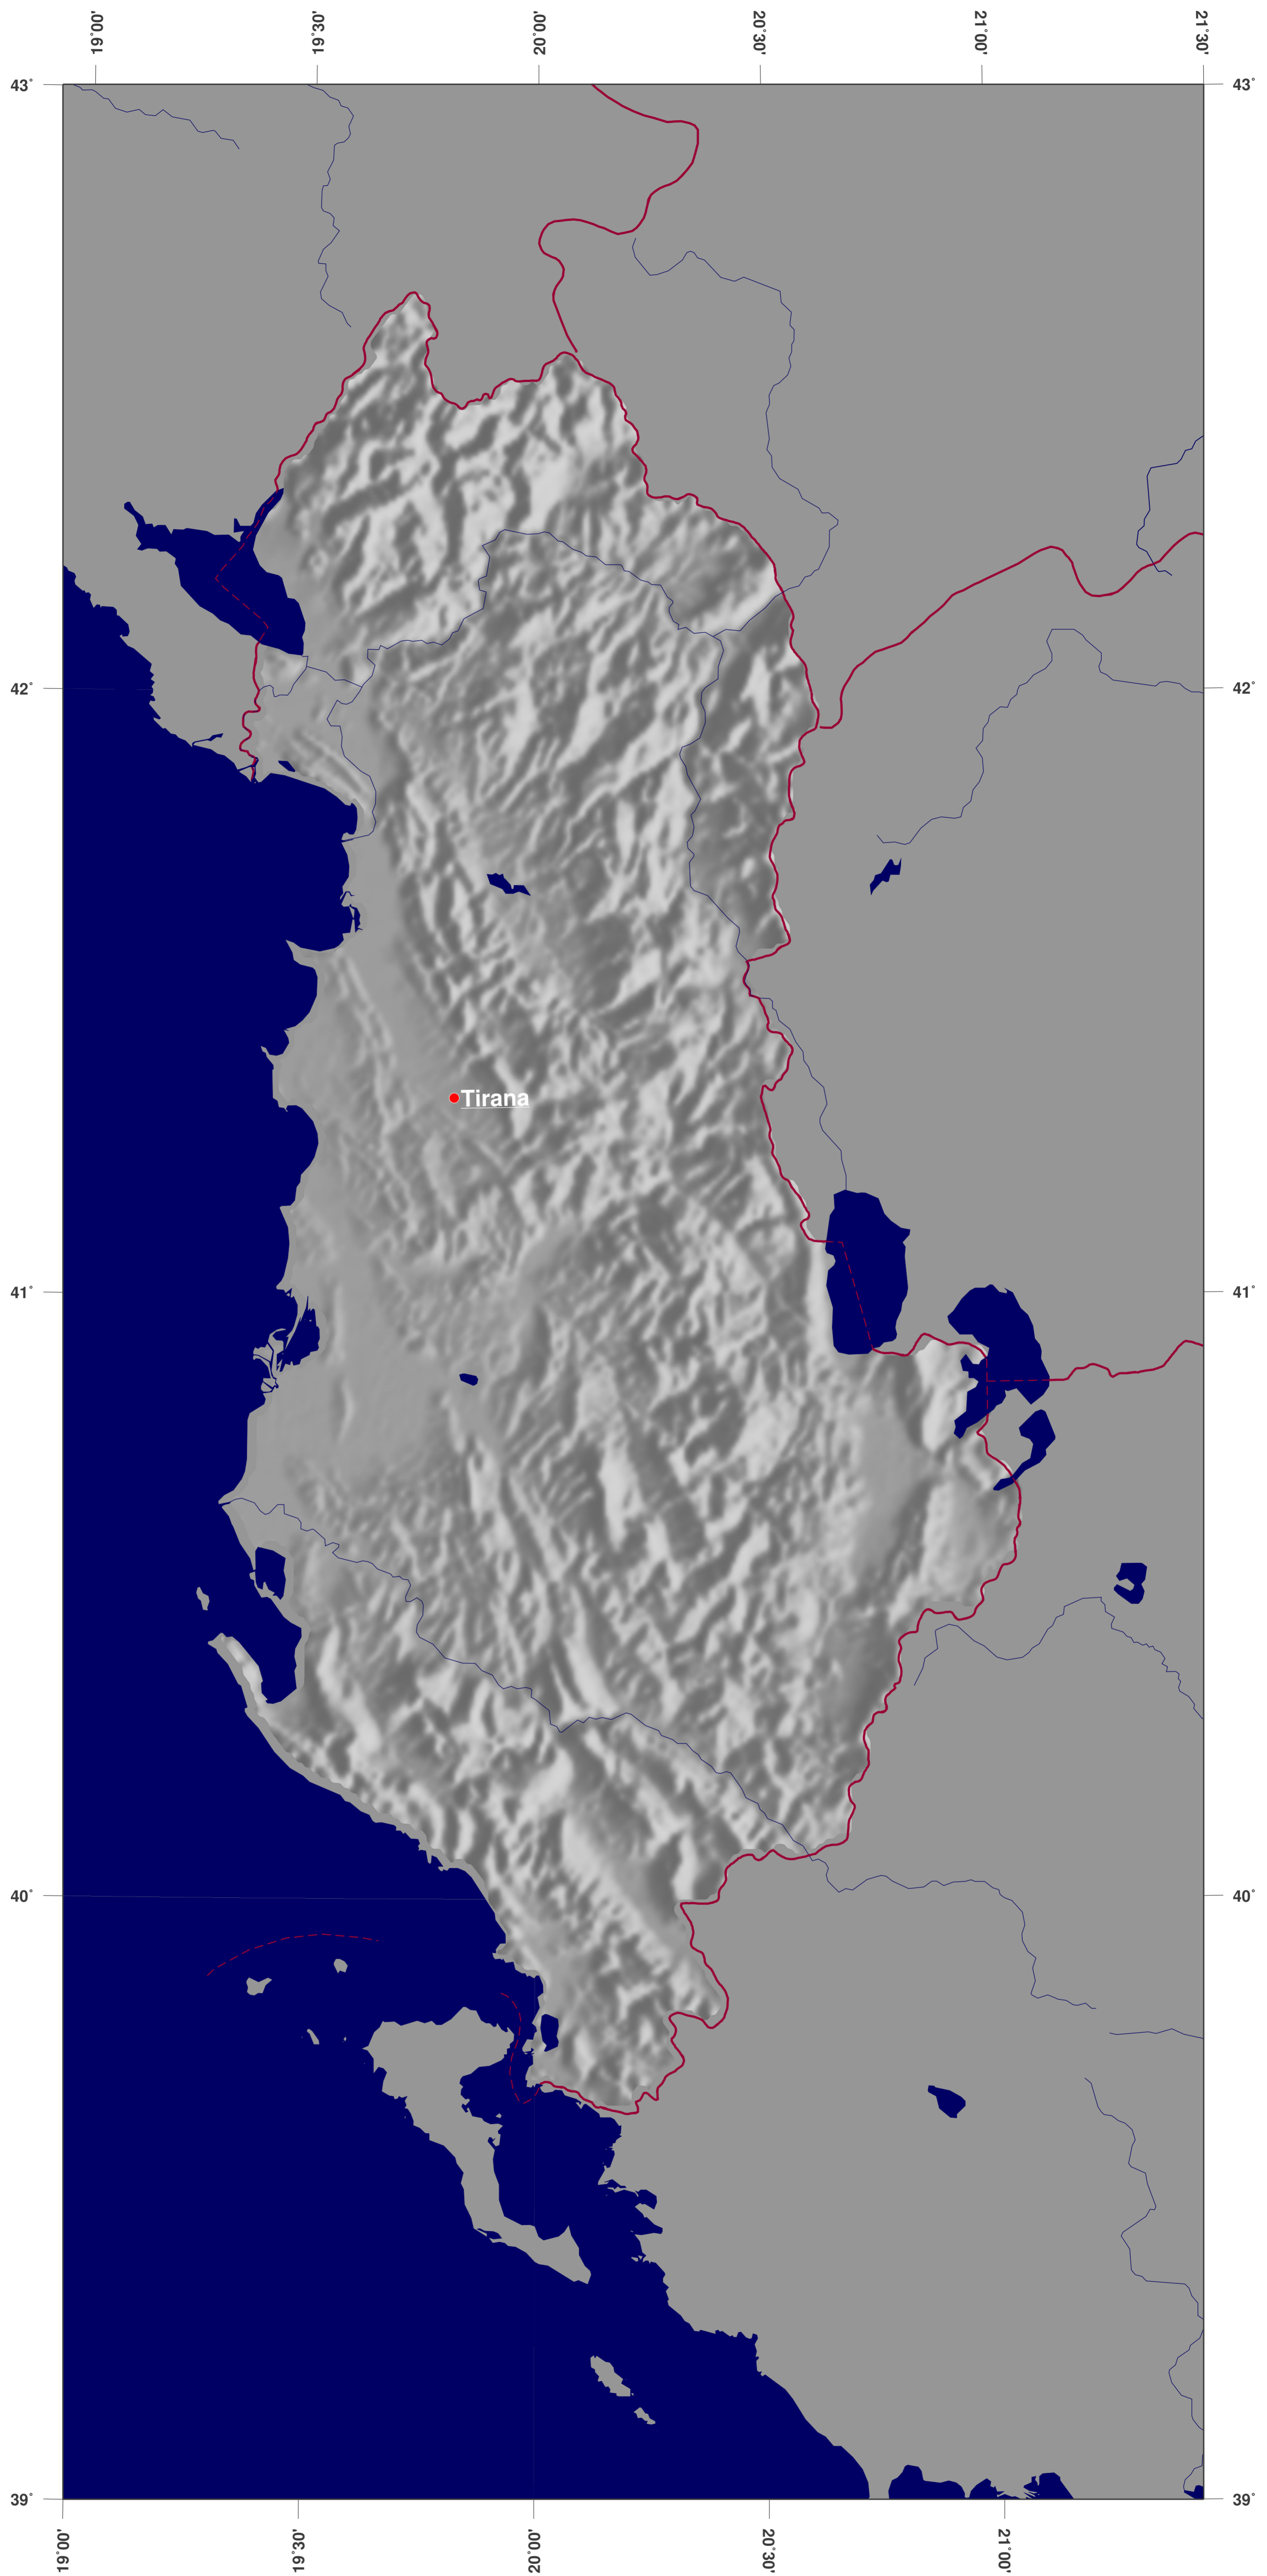

Albania: shaded relief map

**GINKGO
MAPS**

Map-License:

This map is licensed under the Creative Commons Attribution 3.0 License (<http://creativecommons.org/licenses/by/3.0/>). Please cite the GinkgoMaps-project or link back (<http://www.ginkgomaps.com>).

Parameter and used data:

Map Projection: Lambert (equal area); Map Center: lat 41.16°; lon 20.18°; vector data: GSHHS and political borders by GMT (gmt.soest.hawaii.edu); raster data: 30sec dtm-blend of GTOPO30, ICBAO, TOPO6.2, and ETOPO5 provided by Geoware (<http://www.geoware-online.com>)