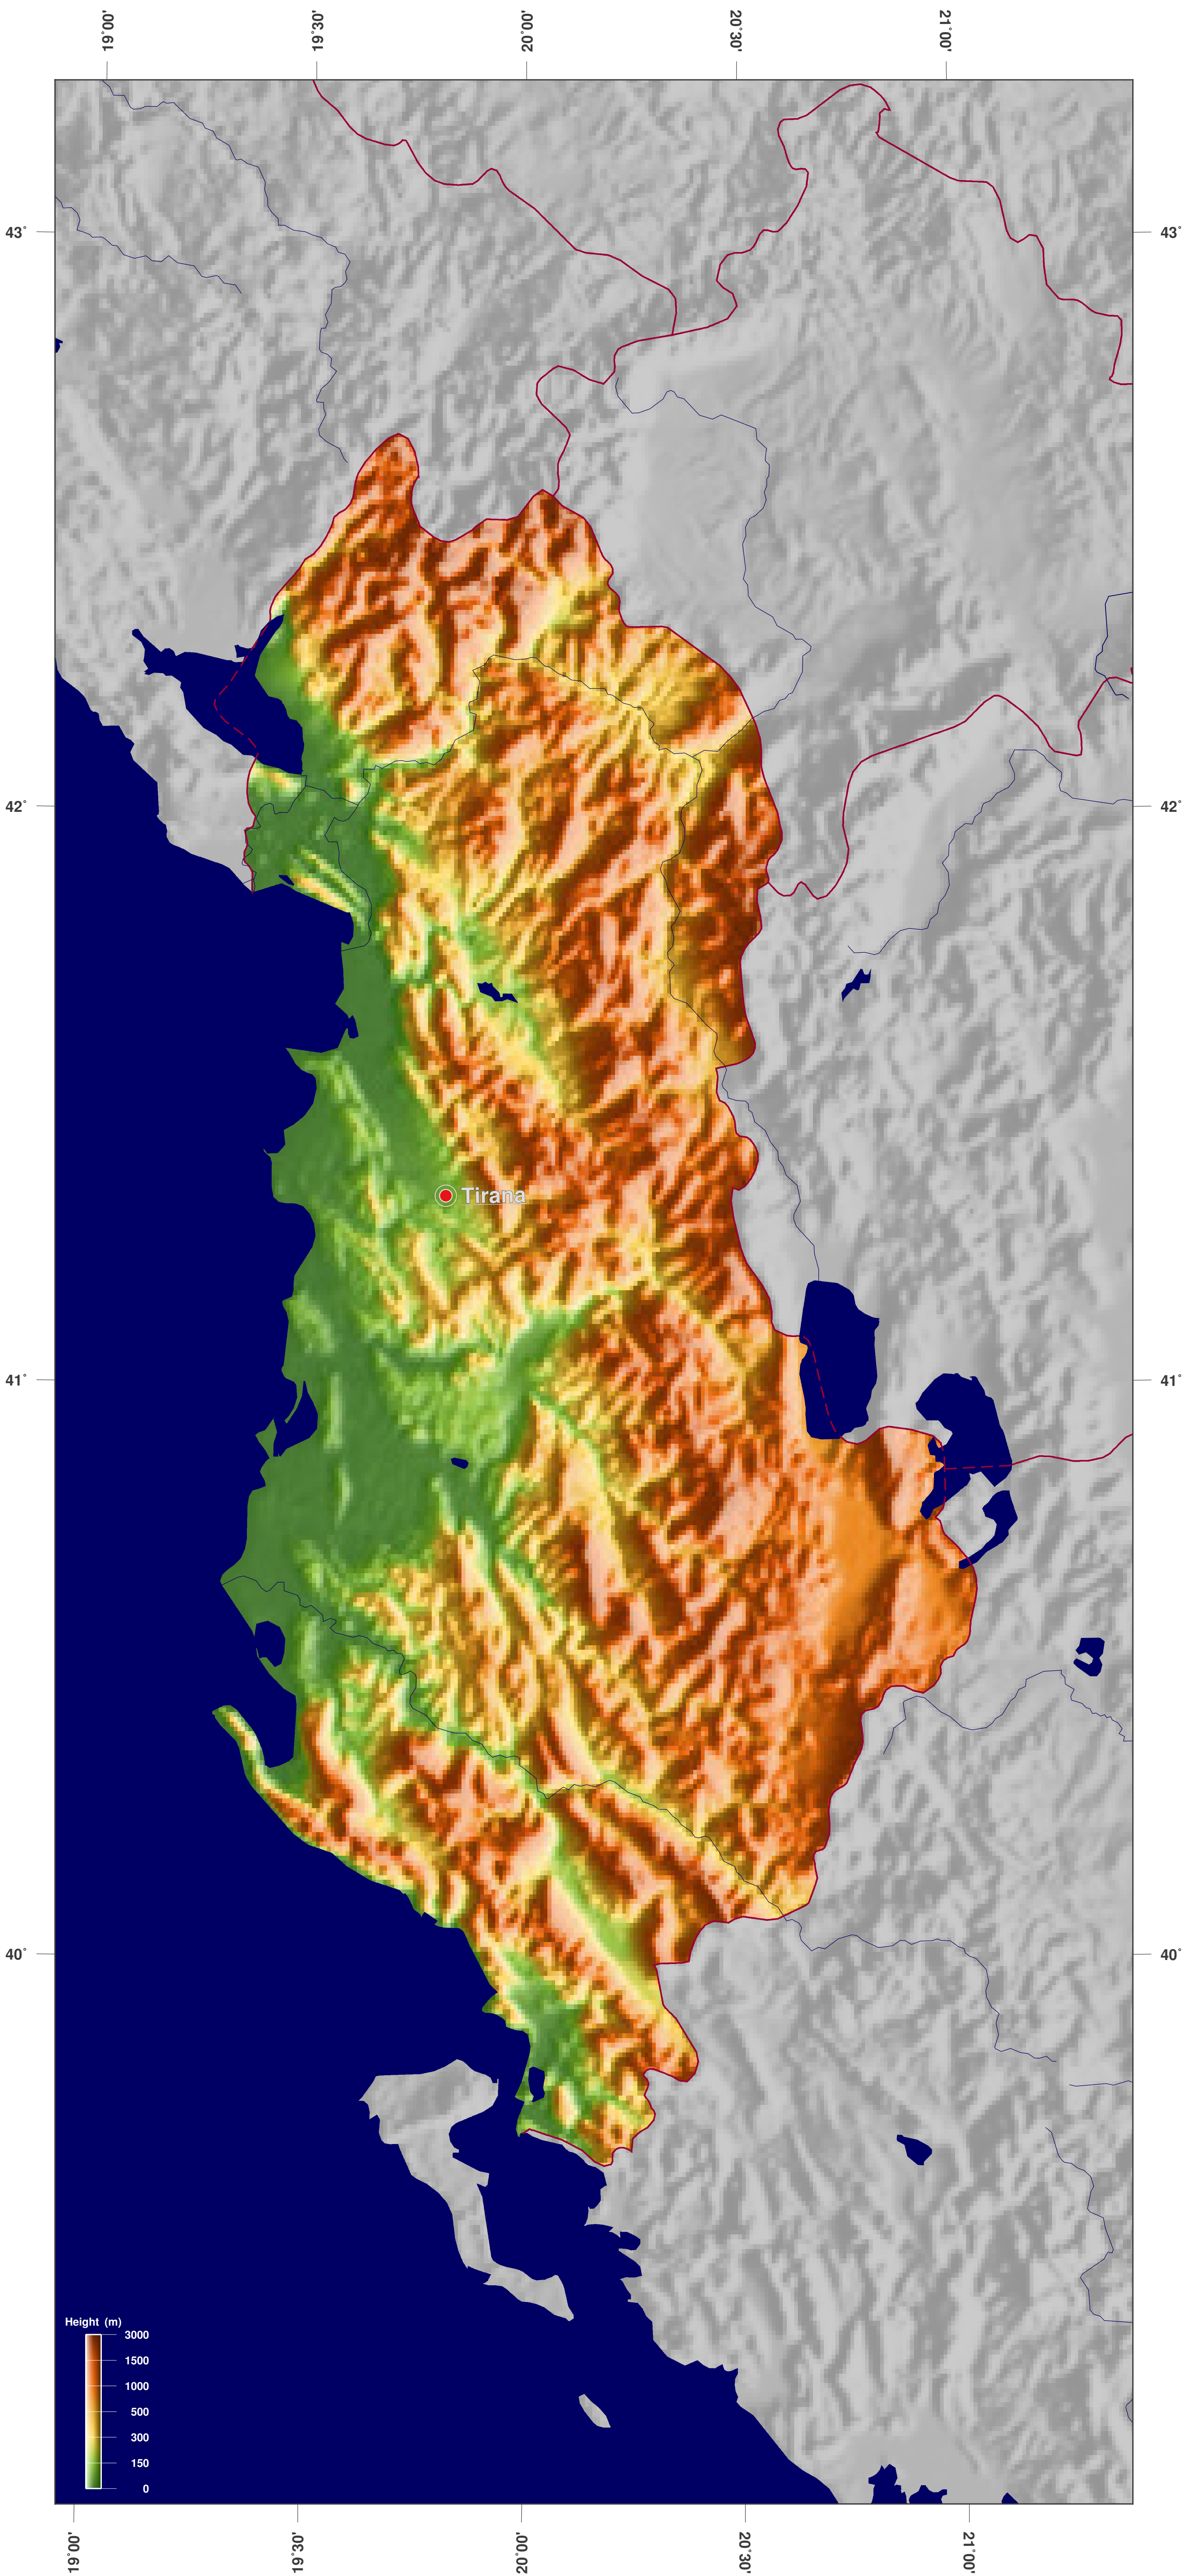

# Albania: shaded height and relief map

#### Map-License:

This map is licensed under the CC-BY-3.0 (<http://creativecommons.org/licenses/by/3.0/deed.en>). Please cite the GinkgoMaps-project and link back (<http://www.ginkgomaps.com>).

#### Parameter and used data:

Map Projection: Lambert (equal area); Map Center: lat 41.16°; lon 20.18°; vector data: Natural Earth ([www.naturalearthdata.com](http://www.naturalearthdata.com)) and GSHHG ([www.soest.hawaii.edu/pwessel/gshhg](http://www.soest.hawaii.edu/pwessel/gshhg)); raster data: Geoware ([www.geoware-online.com](http://www.geoware-online.com)).